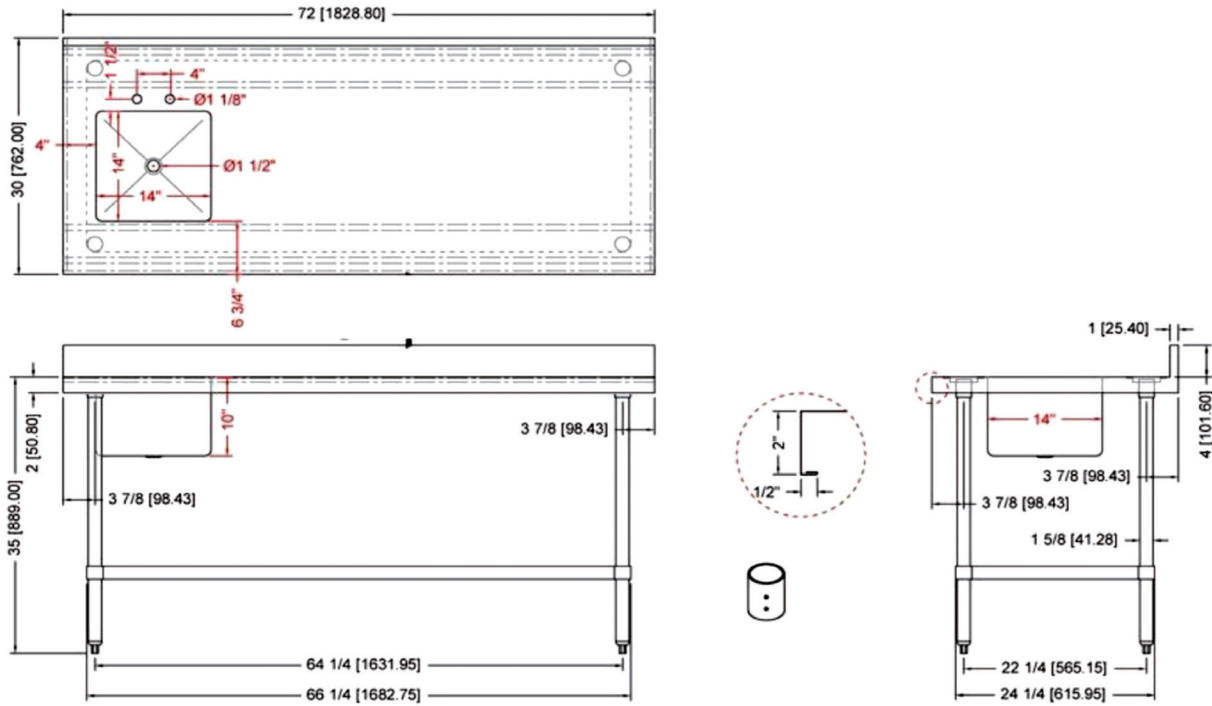

Equipment for the Foodservice Industry
value + quality + service

Worktable with Sink Left with Backsplash

Worktables with Sink Left with Backsplash

Features

Features:

- Heavy duty, 18 gauge, Type 430 stainless steel top provides long life
- Sinks come with 1 7/8" center drain hole, drain mini-basket and 4" center pre-cut holes for standard deck mount faucet (faucet not included)
- Floor to table top height is 35" with an additional 4" rise for the backsplash
- Top is TIG welded
- Entire top surface is machine polished to a satin finish
- Reinforced to exceed industry standards
- Galvanized hat channels are secured to top by structural adhesive and weld studs
- Gussets welded to support hat sections
- Hemmed edges provide strength and safety
- Galvanized legs and undershelf for durability and economy
- Die cast reinforced leg sockets for stability
- Legs are 1 5/8" diameter
- Adjustable ABS bullet feet to accommodate uneven flooring
- 84" and above have 6 legs (2 on each end and 1 pair in the middle)
- Simple assembly
- Shipped unassembled for reduced cost and space

Worktables with Sink Left with Backsplash

Specifications

WORKTABLES WITH SINK LEFT AND BACKSPLASH 24" DEPTH

Product #	Width	Shipping Dimensions			Weight (lb)
		W"	D"	H"	
TTUBL2448-B	48"	50	26	15	95
TTUBL2460-B	60"	62	26	15	113
TTUBL2472-B	72"	74	26	15	119
TTUBL2484-B	84"	86	26	15	125
TTUBL2496-B	96"	98	26	15	136

WORKTABLES WITH SINK LEFT AND BACKSPLASH 30" DEPTH

Product #	Width	Shipping Dimensions			Weight (lb)
		W"	D"	H"	
TTUBL3048-B	48"	50	32	15	104
TTUBL3060-B	60"	62	32	15	117
TTUBL3072-B	72"	74	32	15	133
TTUBL3084-B	84"	86	32	15	148
TTUBL3096-B	96"	98	32	15	164