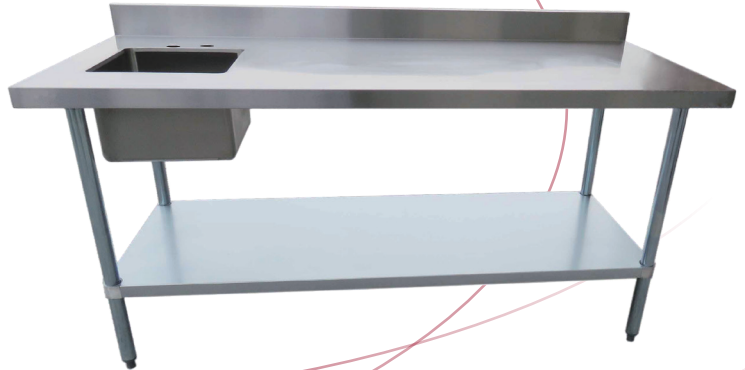

Equipment for the Foodservice Industry
value + quality + service

Worktable with Sink Left with Backsplash

Worktables with Sink Left with Backsplash

Features

Features:

- Heavy duty, 18 gauge, Type 430 stainless steel top provides long life
- Sinks come with 1 7/8" center drain hole, drain mini-basket and 4" center pre-cut holes for standard deck mount faucet (faucet not included)
- Floor to table top height is 35" with an additional 4" rise for the backsplash
- Top is TIG welded
- Entire top surface is machine polished to a satin finish
- Reinforced to exceed industry standards
- Galvanized hat channels are secured to top by structural adhesive and weld studs
- Gussets welded to support hat sections
- Hemmed edges provide strength and safety
- Galvanized legs and undershelf for durability and economy
- Die cast reinforced leg sockets for stability
- Legs are 1 5/8" diameter
- Adjustable ABS bullet feet to accommodate uneven flooring
- 84" and above have 6 legs (2 on each end and 1 pair in the middle)
- Simple assembly
- Shipped unassembled for reduced cost and space

Worktables with Sink Left with Backsplash

Specifications

WORKTABLES WITH SINK LEFT AND BACKSPLASH 24" DEPTH

Product #	Width	Shipping Dimensions			Weight (lb)
		W"	D"	H"	
TTUBL2448-B	48"	50	26	15	95
TTUBL2460-B	60"	62	26	15	113
TTUBL2472-B	72"	74	26	15	119
TTUBL2484-B	84"	86	26	15	125
TTUBL2496-B	96"	98	26	15	136

WORKTABLES WITH SINK LEFT AND BACKSPLASH 30" DEPTH

Product #	Width	Shipping Dimensions			Weight (lb)
		W"	D"	H"	
TTUBL3048-B	48"	50	32	15	104
TTUBL3060-B	60"	62	32	15	117
TTUBL3072-B	72"	74	32	15	133
TTUBL3084-B	84"	86	32	15	148
TTUBL3096-B	96"	98	32	15	164