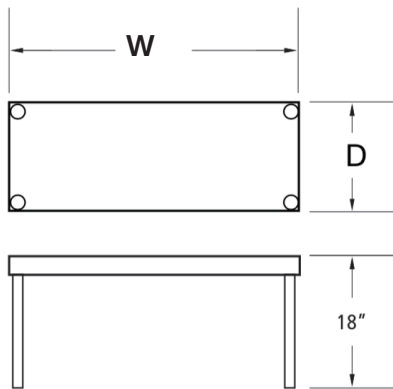

Equipment for the Foodservice Industry

value + quality + service

Over-Shelves

Over-Shelves

Features

Features:

- Available in 3 different depths of shelves; 12",14"and 18"
- Shelves are made with heavy duty,18 gauge, Type 430 stainless steel for prolonged life
- Shelves are TIG welded
- Exposed surfaces are machine polished to a satin finish
- Shelf sides have square edges
- Stainless steel posts are included
- Post brackets will attach to table top for stability and security
- 84" and above have middle support
- 18" height for single shelf and 32" height for double
- Simple assembly

Product #	Width	Depth	Shipping Dimensions	Weight
			W" x D" x H"	(lb)
DOUBLE				
TOD1230	30"	12"	32 x 14 x 4	41
TOD1236	36"	12"	38 x 14 x 4	45
TOD1248	48"	12"	50 x 14 x 4	52
TOD1260	60"	12"	62 x 14 x 4	59
TOD1272	72"	12"	74 x 14 x 4	67
TOD1284	84"	12"	86 x 14 x 4	74
TOD1296	96"	12"	98 x 14 x 4	81
TOD1430	30"	14"	32 x 16 x 4	43
TOD1436	36"	14"	38 x 16 x 4	47
TOD1448	48"	14"	50 x 16 x 4	54
TOD1460	60"	14"	62 x 16 x 4	62
TOD1472	72"	14"	74 x 16 x 4	70
TOD1484	84"	14"	86 x 16 x 4	78
TOD1496	96"	14"	98 x 16 x 4	86
TOD1830	30"	18"	32 x 16 x 4	46
TOD1836	36"	18"	38 x 16 x 4	51
TOD1848	48"	18"	50 x 16 x 4	60
TOD1860	60"	18"	62 x 16 x 4	69
TOD1872	72"	18"	74 x 16 x 4	78
TOD1884	84"	18"	86 x 16 x 4	87
TOD1896	96"	18"	98 x 16 x 4	93