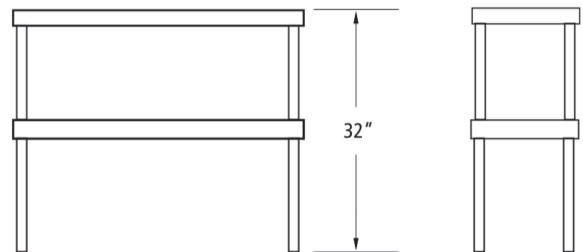

Equipment for the Foodservice Industry

value + quality + service

Over-Shelves

Over-Shelves

Features

Features:

- Available in 3 different depths of shelves; 12",14"and 18"
- Shelves are made with heavy duty,18 gauge, Type 430 stainless steel for prolonged life
- Shelves are TIG welded
- Exposed surfaces are machine polished to a satin finish
- Shelf sides have square edges
- Stainless steel posts are included
- Post brackets will attach to table top for stability and security
- 84" and above have middle support
- 18" height for single shelf and 32" height for double
- Simple assembly

Product #	Width	Depth	Shipping Dimensions	Weight
			W" x D" x H"	(lb)
DOUBLE				
TOD1230	30"	12"	32 x 14 x 4	41
TOD1236	36"	12"	38 x 14 x 4	45
TOD1248	48"	12"	50 x 14 x 4	52
TOD1260	60"	12"	62 x 14 x 4	59
TOD1272	72"	12"	74 x 14 x 4	67
TOD1284	84"	12"	86 x 14 x 4	74
TOD1296	96"	12"	98 x 14 x 4	81
TOD1430	30"	14"	32 x 16 x 4	43
TOD1436	36"	14"	38 x 16 x 4	47
TOD1448	48"	14"	50 x 16 x 4	54
TOD1460	60"	14"	62 x 16 x 4	62
TOD1472	72"	14"	74 x 16 x 4	70
TOD1484	84"	14"	86 x 16 x 4	78
TOD1496	96"	14"	98 x 16 x 4	86
TOD1830	30"	18"	32 x 16 x 4	46
TOD1836	36"	18"	38 x 16 x 4	51
TOD1848	48"	18"	50 x 16 x 4	60
TOD1860	60"	18"	62 x 16 x 4	69
TOD1872	72"	18"	74 x 16 x 4	78
TOD1884	84"	18"	86 x 16 x 4	87
TOD1896	96"	18"	98 x 16 x 4	93