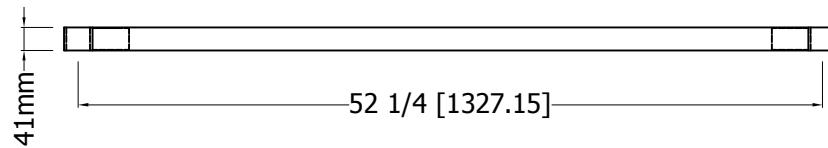

aluminum die cast

TUS2460

Specification

430SS/18GA under shelf
w/ aluminum die casting

Model

Date

2025 5.24

EFI EAST
515 Hanlon Creek Blvd
Guelph, ON N1C 0A1
T: (519) 822-1895