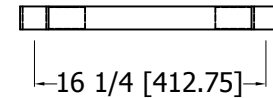

aluminum die cast

TUS2460

Specification

430SS/18GA under shelf
w/ aluminum die casting

Model

Date

2025 5.24

EFI EAST
515 Hanlon Creek Blvd
Guelph, ON N1C 0A1
T: (519) 822-1895