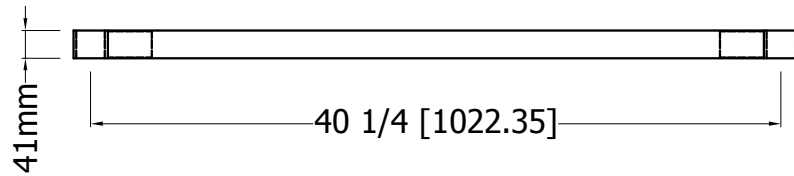

aluminum die cast

TUS2448

Specification

430SS/18GA under shelf
w/ aluminum die casting

Model

Date

2025 5.24

EFI EAST
515 Hanlon Creek Blvd
Guelph, ON N1C 0A1
T: (519) 822-1895