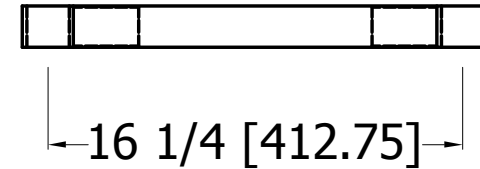

aluminum die cast

TUS2448

Specification

430SS/18GA under shelf
w/ aluminum die casting

Model

Date

2025 5.24

EFI EAST
515 Hanlon Creek Blvd
Guelph, ON N1C 0A1
T: (519) 822-1895