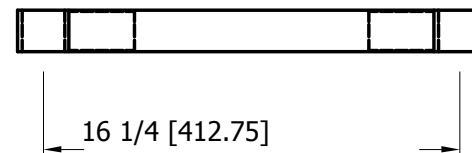

aluminum die cast

TUS2430

Specification

430SS/18GA under shelf
w/ aluminum die casting

Model

Date

2025 5.24

EFI EAST
515 Hanlon Creek Blvd
Guelph, ON N1C 0A1
T: (519) 822-1895