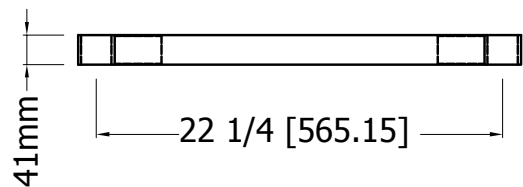

aluminum die cast

TUS2430

Specification

430SS/18GA under shelf
w/ aluminum die casting

Model

Date

2025 5.24

EFI EAST
515 Hanlon Creek Blvd
Guelph, ON N1C 0A1
T: (519) 822-1895