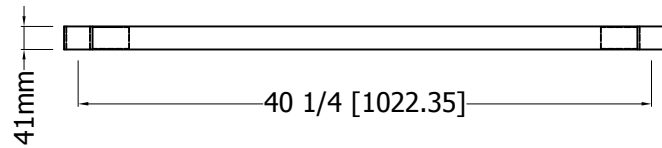

aluminum die cast

TUG3048

Specification

Galvanized/18GA under shelf
w/ aluminum die casting

Model

Date

2025 5.24

EFI EAST
515 Hanlon Creek Blvd
Guelph, ON N1C 0A1
T: (519) 822-1895