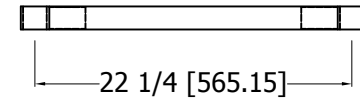

aluminum die cast

TUG3048

Specification

Galvanized/18GA under shelf
w/ aluminum die casting

Model

Date

2025 5.24

EFI EAST
515 Hanlon Creek Blvd
Guelph, ON N1C 0A1
T: (519) 822-1895