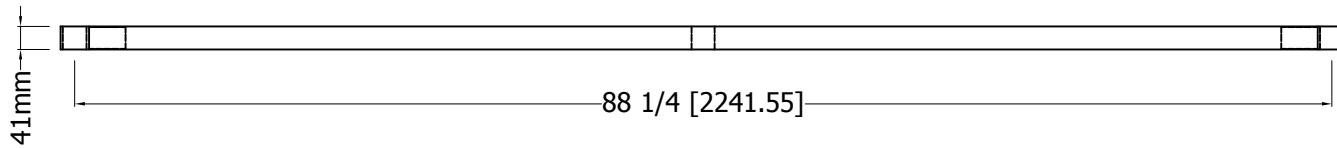

aluminum die cast

TUG2496

Specification

Galvanized/18GA under shelf
w/ aluminum die casting

Model

Date

2025 5.24

EFI EAST
515 Hanlon Creek Blvd
Guelph, ON N1C 0A1
T: (519) 822-1895