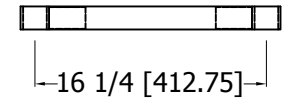

aluminum die cast

TUG2496

Specification

Galvanized/18GA under shelf
w/ aluminum die casting

Model

Date

2025 5.24

EFI EAST
515 Hanlon Creek Blvd
Guelph, ON N1C 0A1
T: (519) 822-1895