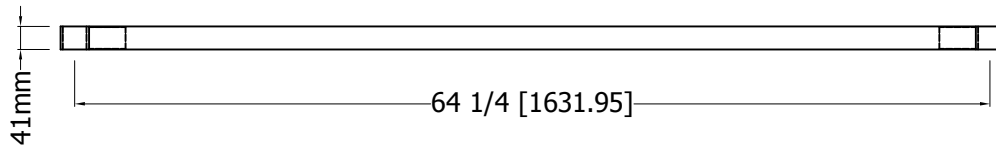

aluminum die cast

TUG2472

Specification

Galvanized/18GA under shelf
w/ aluminum die casting

Model

Date

2025 5.24

EFI EAST
515 Hanlon Creek Blvd
Guelph, ON N1C 0A1
T: (519) 822-1895