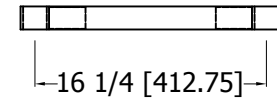

aluminum die cast

TUG2472

Specification

Galvanized/18GA under shelf
w/ aluminum die casting

Model

Date

2025 5.24

EFI EAST
515 Hanlon Creek Blvd
Guelph, ON N1C 0A1
T: (519) 822-1895