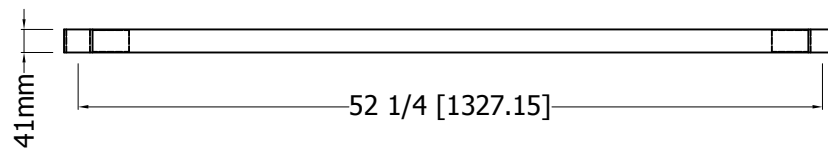

aluminum die cast

TUG2460

Specification

Galvanized/18GA under shelf
w/ aluminum die casting

Model

Date

2025 5.24

EFI EAST
515 Hanlon Creek Blvd
Guelph, ON N1C 0A1
T: (519) 822-1895