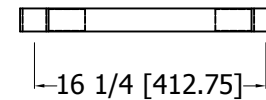

aluminum die cast

TUG2460

Specification

Galvanized/18GA under shelf
w/ aluminum die casting

Model

Date

2025 5.24

EFI EAST
515 Hanlon Creek Blvd
Guelph, ON N1C 0A1
T: (519) 822-1895