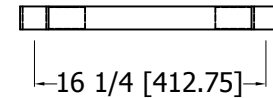

aluminum die cast

TUG2448

Specification

Galvanized/18GA under shelf
w/ aluminum die casting

Model

Date

2025 5.24

EFI EAST
515 Hanlon Creek Blvd
Guelph, ON N1C 0A1
T: (519) 822-1895