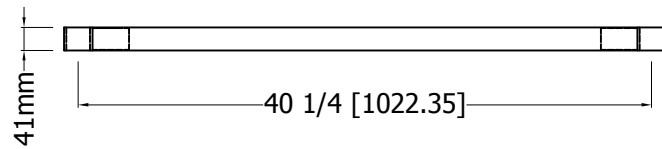

aluminum die cast

TUG2448

Specification

Galvanized/18GA under shelf
w/ aluminum die casting

Model

Date

2025 5.24

EFI EAST
515 Hanlon Creek Blvd
Guelph, ON N1C 0A1
T: (519) 822-1895