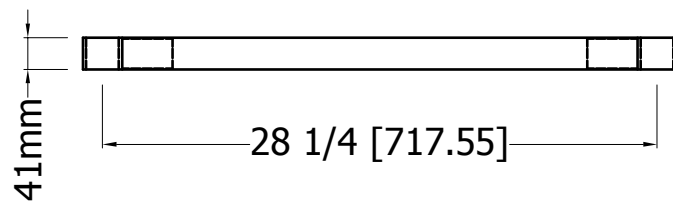

aluminum die cast

TUG2436

Specification

Galvanized/18GA under shelf
w/ aluminum die casting

Model

Date

2025 5.24

EFI EAST
515 Hanlon Creek Blvd
Guelph, ON N1C 0A1
T: (519) 822-1895