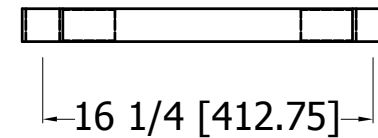

aluminum die cast

TUG2436

Specification

Galvanized/18GA under shelf
w/ aluminum die casting

Model

Date

2025 5.24

EFI EAST
515 Hanlon Creek Blvd
Guelph, ON N1C 0A1
T: (519) 822-1895