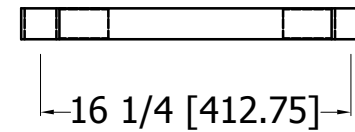

aluminum die cast

**TUG2430**

Specification

Galvanized/18GA under shelf  
w/ aluminum die casting

Model

Date

2025 5.24

**EFI EAST**  
515 Hanlon Creek Blvd  
Guelph, ON N1C 0A1  
T: (519) 822-1895