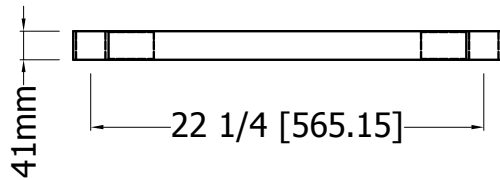

aluminum die cast

**TUG2430**

Specification

Galvanized/18GA under shelf  
w/ aluminum die casting

Model

Date

2025 5.24

**EFI EAST**  
515 Hanlon Creek Blvd  
Guelph, ON N1C 0A1  
T: (519) 822-1895