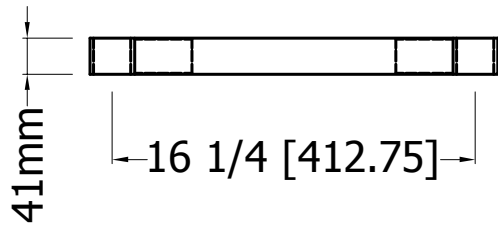

aluminum die cast

TUG2424

Specification

Galvanized/18GA under shelf
w/ aluminum die casting

Model

Date

2025 5.24

EFI EAST
515 Hanlon Creek Blvd
Guelph, ON N1C 0A1
T: (519) 822-1895