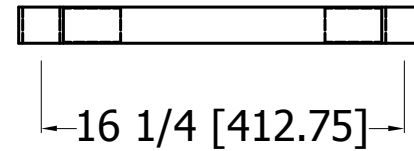

aluminum die cast

TUG2424

Specification

Galvanized/18GA under shelf
w/ aluminum die casting

Model

Date

2025 5.24

EFI EAST
515 Hanlon Creek Blvd
Guelph, ON N1C 0A1
T: (519) 822-1895