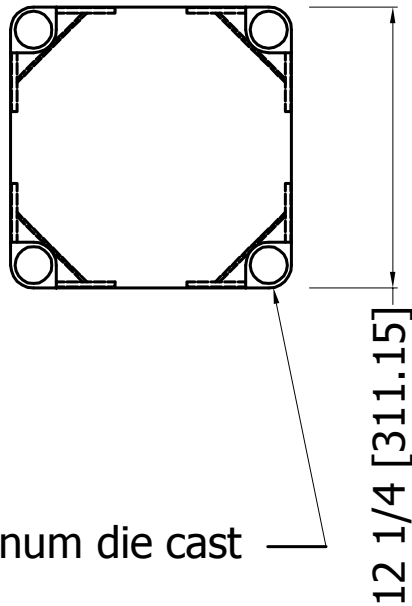

12 1/4 [311.15]

aluminum die cast

TUG1818

Specification

Galvanized/18GA under shelf
w/ aluminum die casting

Model

Date

2025 5.24