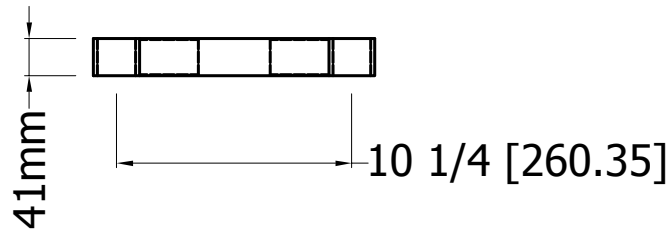

12 1/4 [311.15]

aluminum die cast

TUG1818

Specification

Galvanized/18GA under shelf
w/ aluminum die casting

Model

Date

2025 5.24