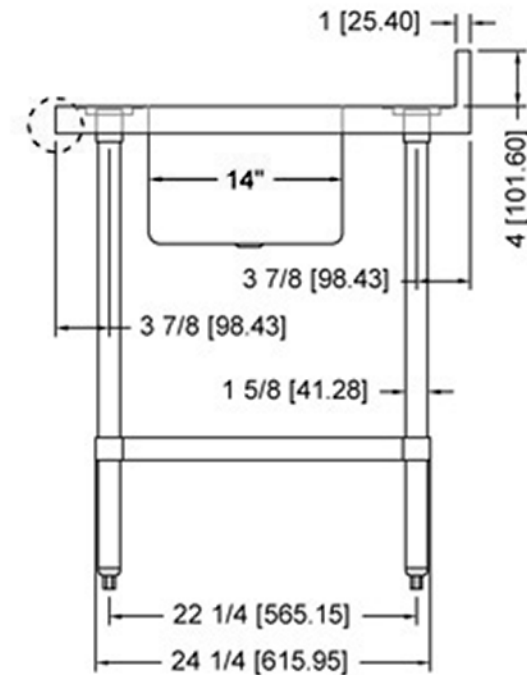

socket

VANCOUVER, BC
TORONTO, ON

TTUBR3060-B