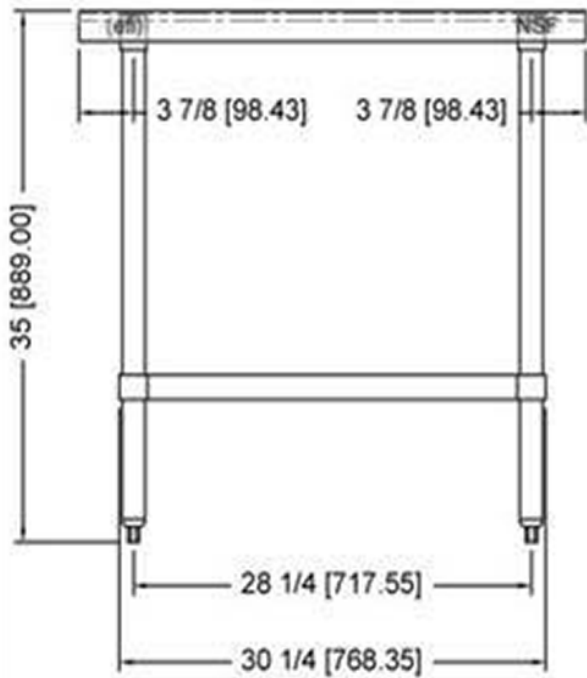

VANCOUVER, BC
TORONTO, ON

socket

TS3036