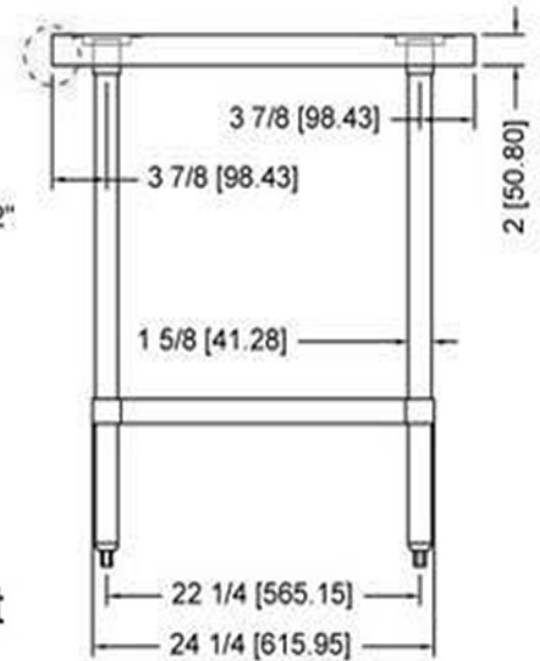

VANCOUVER, BC
TORONTO, ON

socket

TS3036