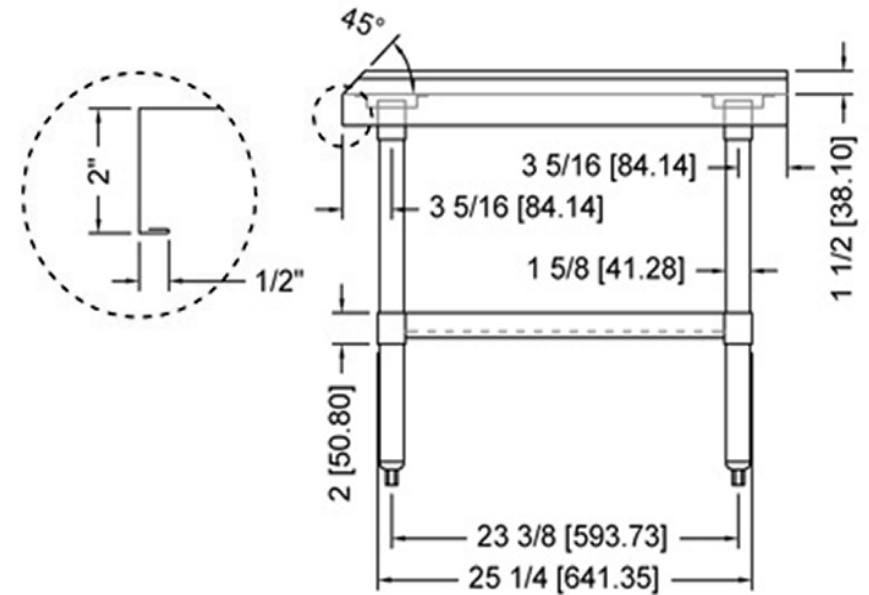

VANCOUVER, BC  
TORONTO, ON

socket

TES3014