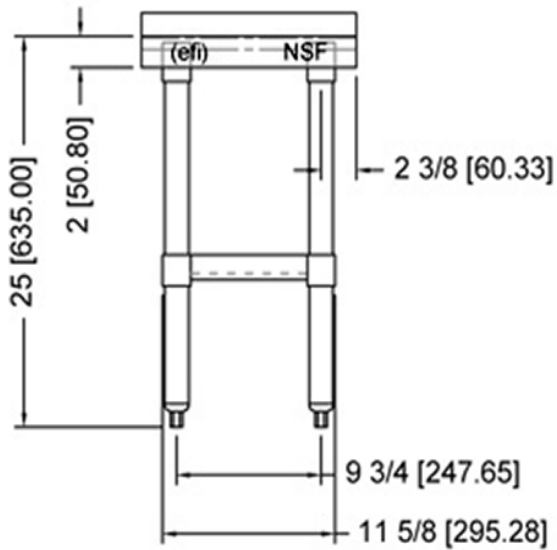

VANCOUVER, BC  
TORONTO, ON

socket

TES3014