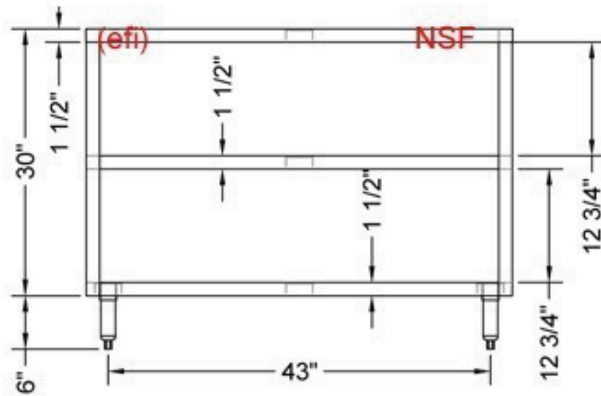

Equipment for the Foodservice Industry  
value + quality + service

VANCOUVER, BC  
TORONTO, ON

TDC2048

[www.efifoodequip.com](http://www.efifoodequip.com)