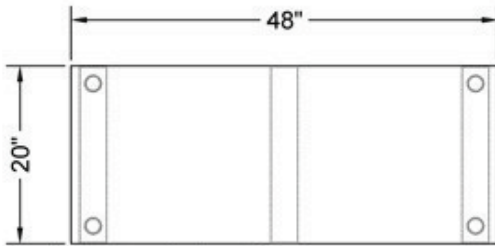

Equipment for the Foodservice Industry  
value + quality + service

VANCOUVER, BC  
TORONTO, ON

TDC2048

[www.efifoodequip.com](http://www.efifoodequip.com)