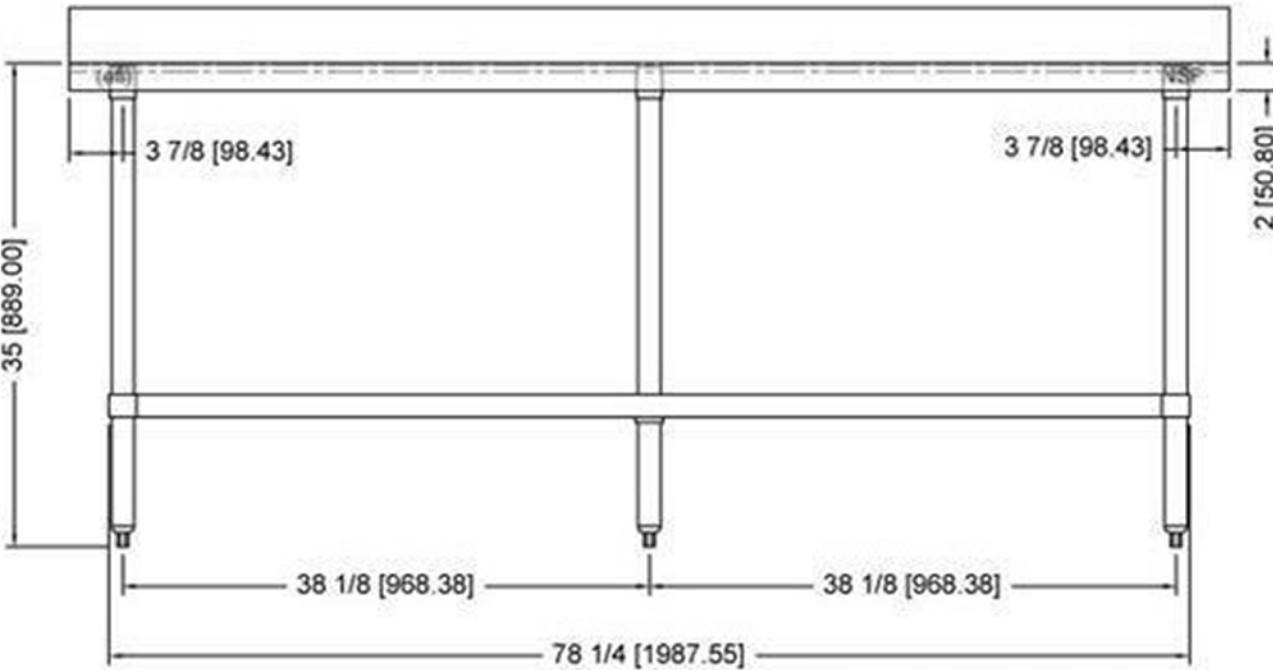

VANCOUVER, BC
TORONTO, ON

TB3084

www.efifoodequip.com