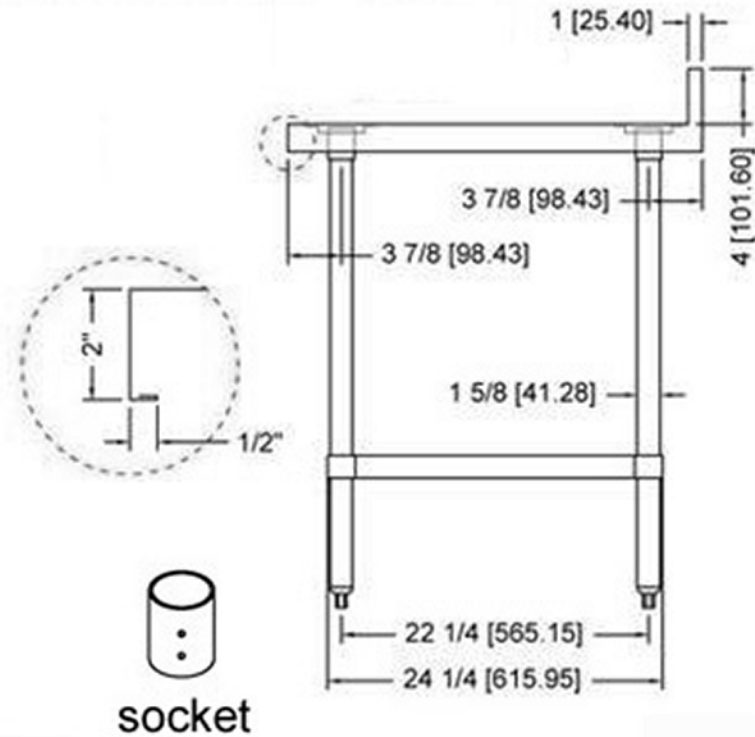

VANCOUVER, BC
TORONTO, ON

TB3084

www.efifoodequip.com