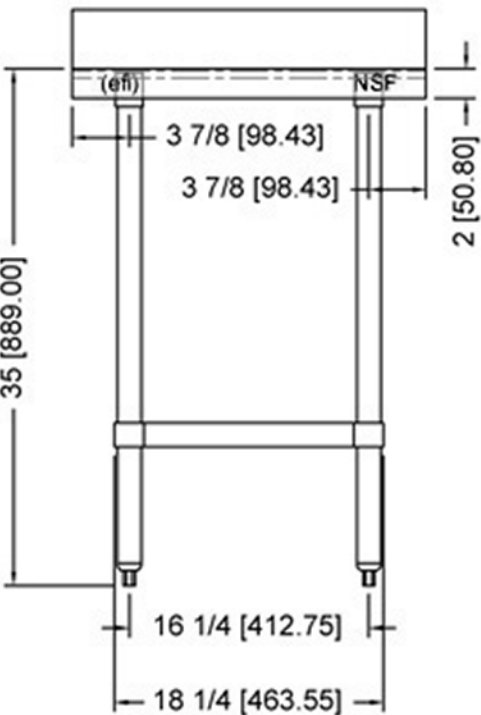

VANCOUVER, BC
TORONTO, ON

www.efifoodequip.com

TB3024