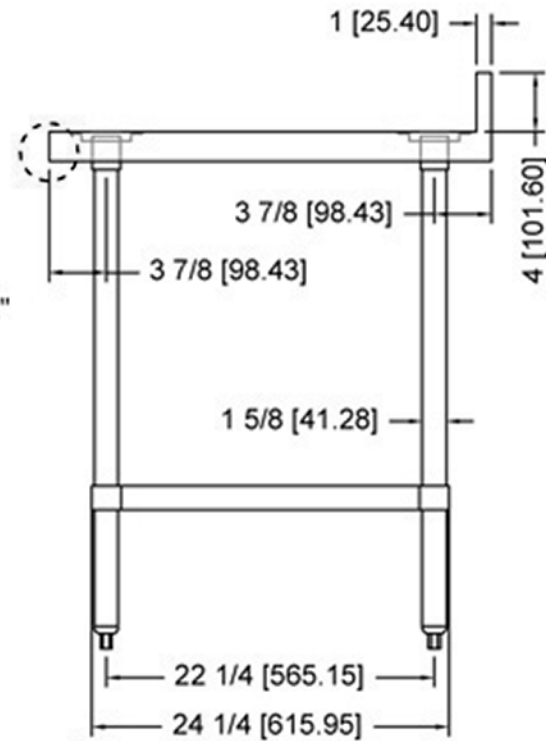

VANCOUVER, BC
TORONTO, ON

www.efifoodequip.com

TB3024