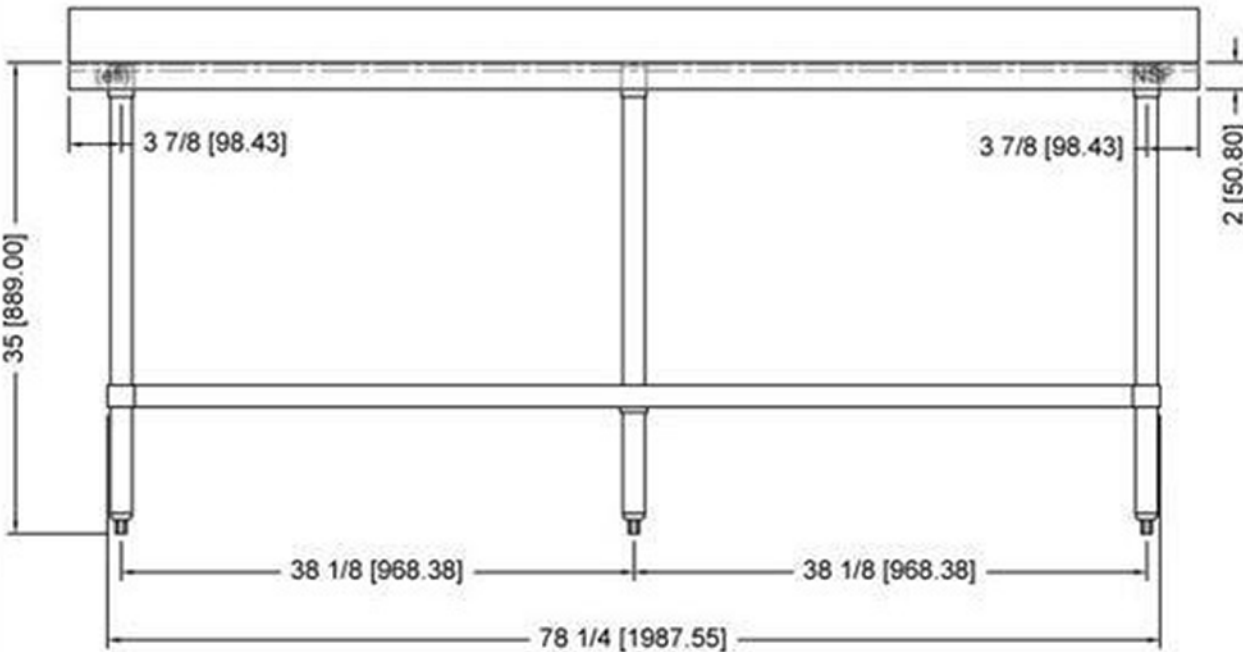

VANCOUVER, BC
TORONTO, ON

socket

TB2484