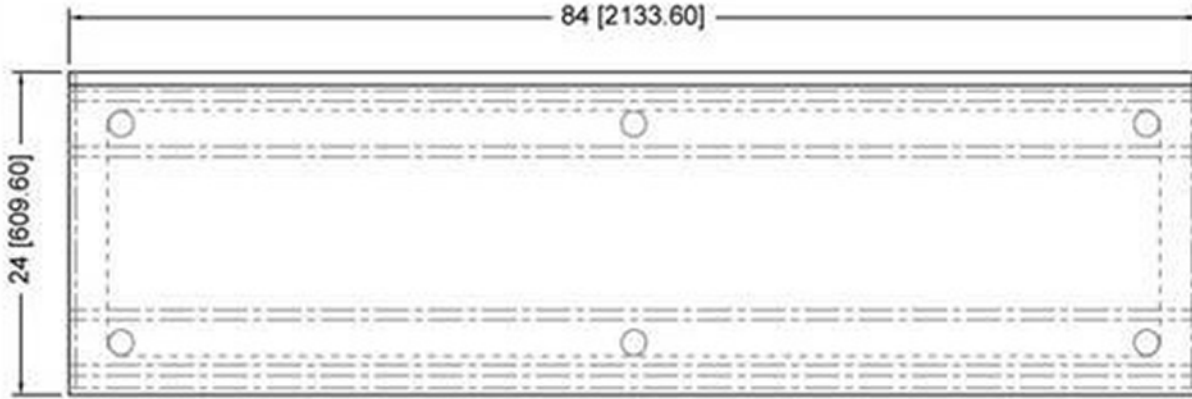

VANCOUVER, BC
TORONTO, ON

socket

TB2484