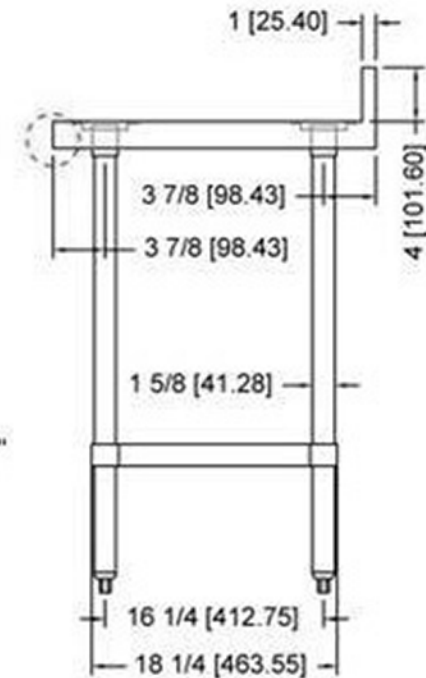

VANCOUVER, BC
TORONTO, ON

socket

TB2484