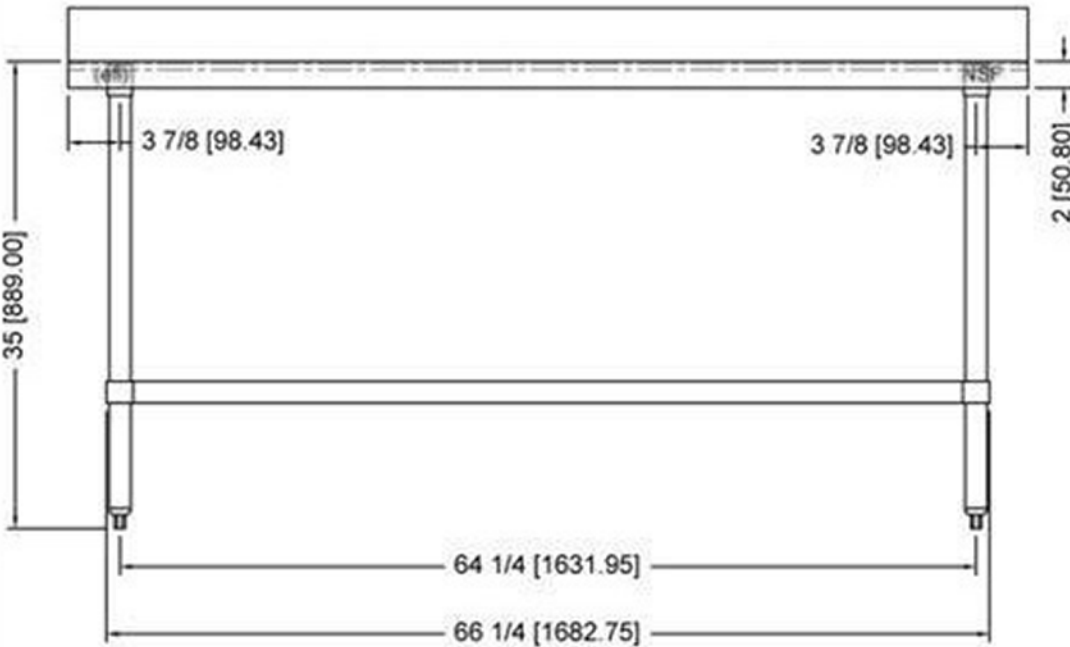

VANCOUVER, BC
TORONTO, ON

socket

TB2472