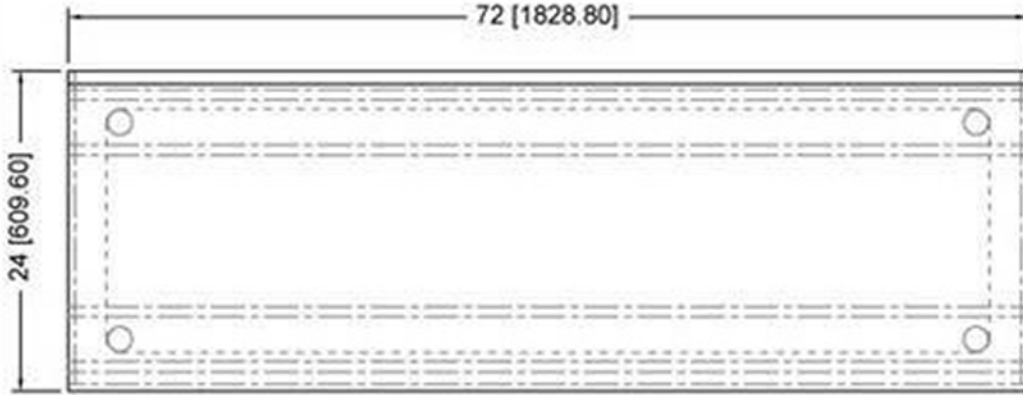

VANCOUVER, BC
TORONTO, ON

socket

TB2472