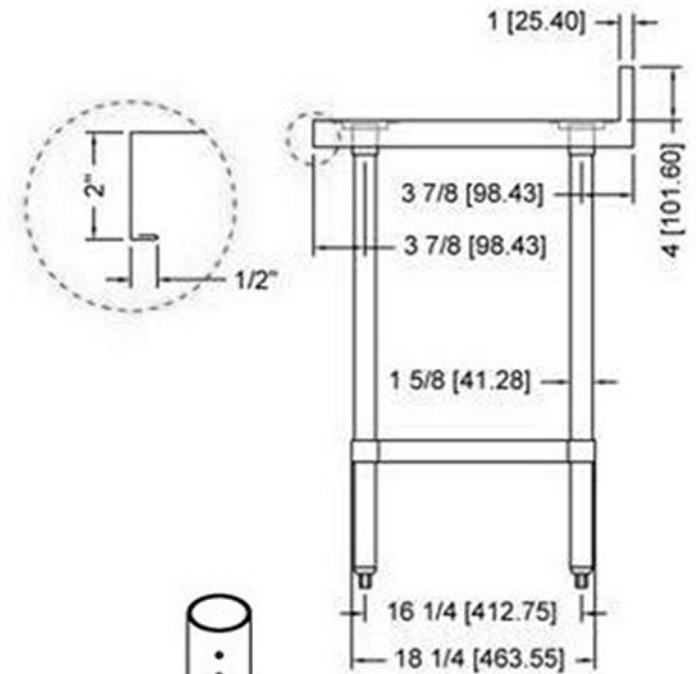

VANCOUVER, BC
TORONTO, ON

socket

TB2472