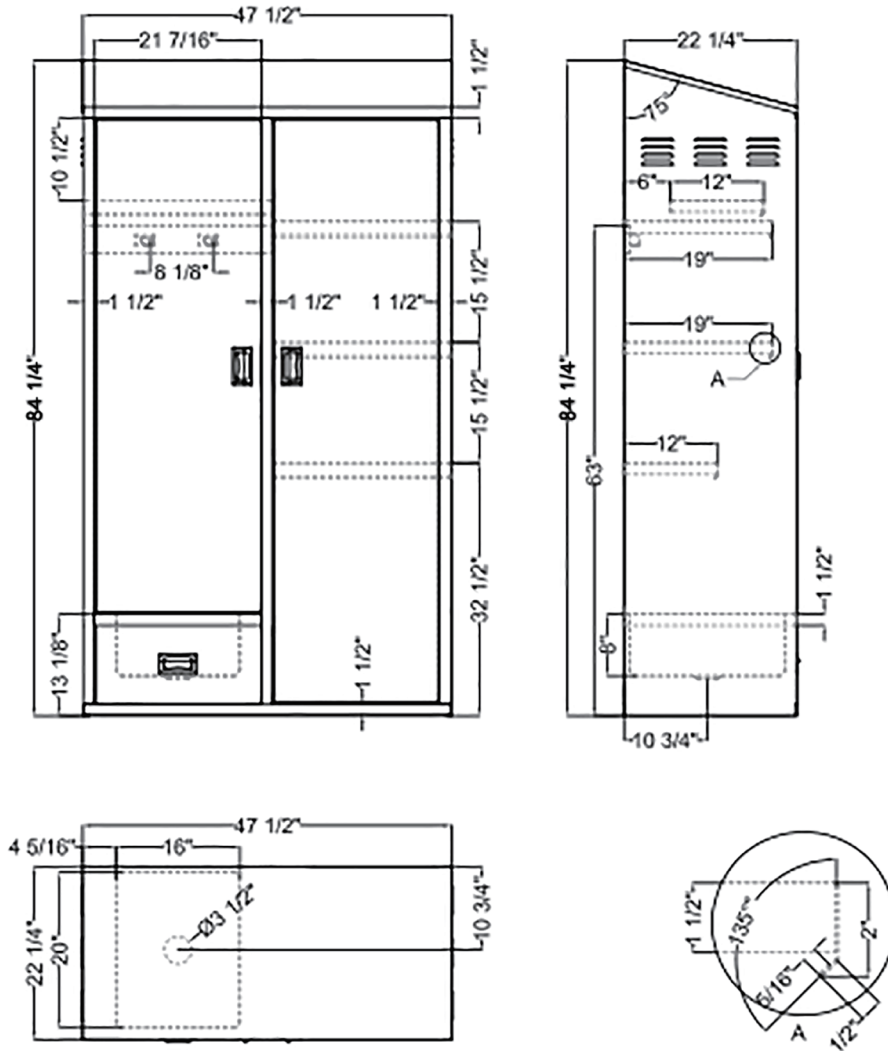

efi sales Ltd.

Equipment for the Foodservice Industry
value + quality + service

Mop Sink Cabinets

SIMC2510-D

SIMC2510-D Features

Features:

- Cabinet made of type 430 series stainless steel
- Interior shelf and rack for easy storage
- Locking doors for security
- Louvered sides promote air flow
- Bowl protects against splashing and overflow

SIMC2510-D

Specifications

Model	Overall Height (inch)	Shipping Dimension			Weight lbs
		L	D	H	
SIMC2510-D	47-1/2"X22-1/4"X84-1/4"	22-5/8"	50-1/4"	84"	271

Specifications subject to change without notice.