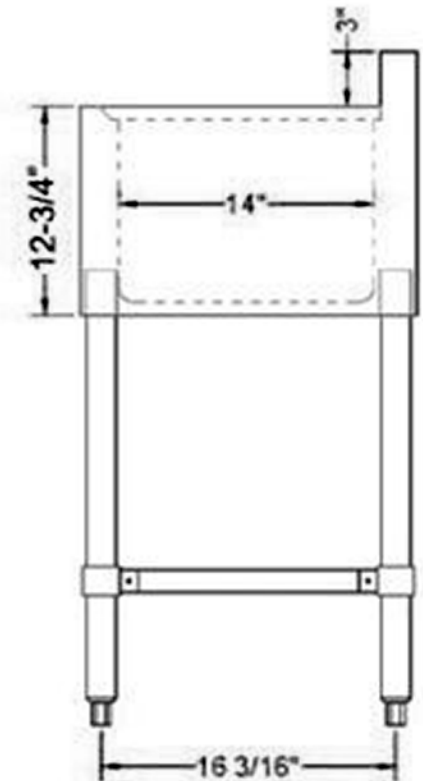

VANCOUVER, BC
TORONTO, ON

SIB-3N

www.efifoodequip.com