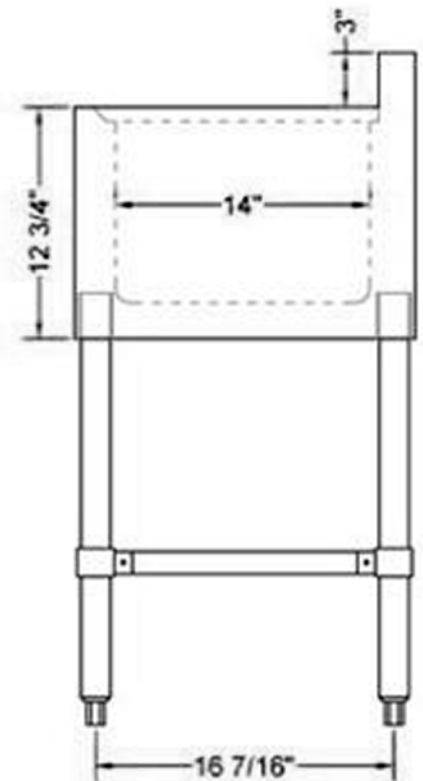

VANCOUVER, BC
TORONTO, ON

SIB-2B

www.efifoodequip.com