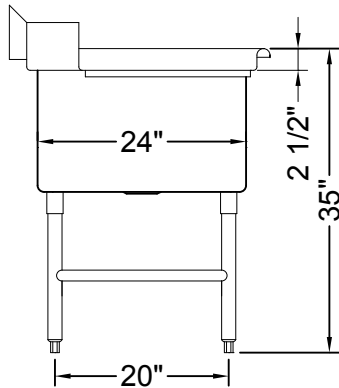

Equipment for the Foodservice Industry
value + quality + service

VANCOUVER, BC
TORONTO, ON

SI824-3R-DW

www.efifoodequip.com