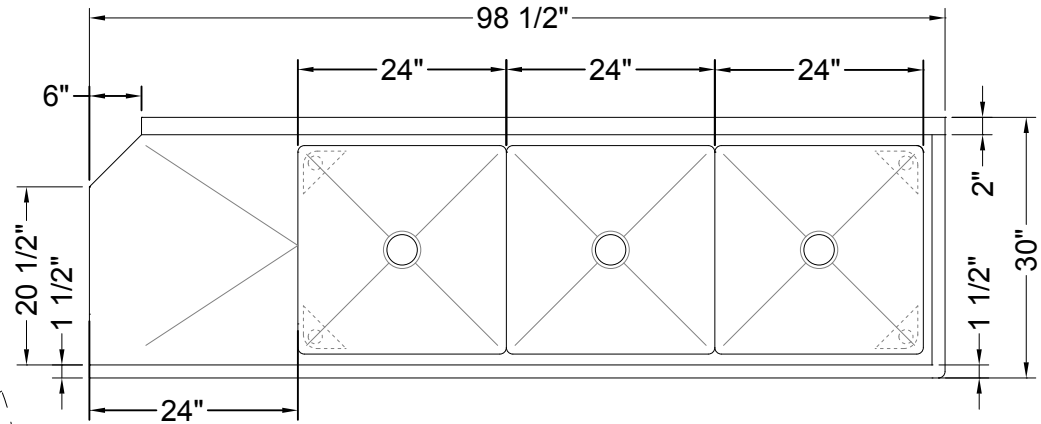

Equipment for the Foodservice Industry
value + quality + service

VANCOUVER, BC
TORONTO, ON

SI824-3R-DW

www.efifoodequip.com