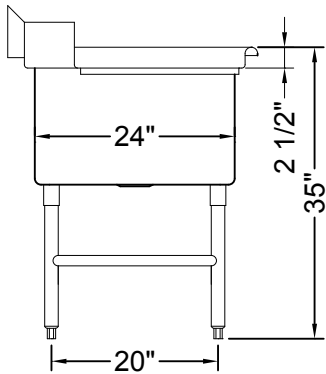

Equipment for the Foodservice Industry
value + quality + service

VANCOUVER, BC
TORONTO, ON

SI824-2R-DW

www.efifoodequip.com