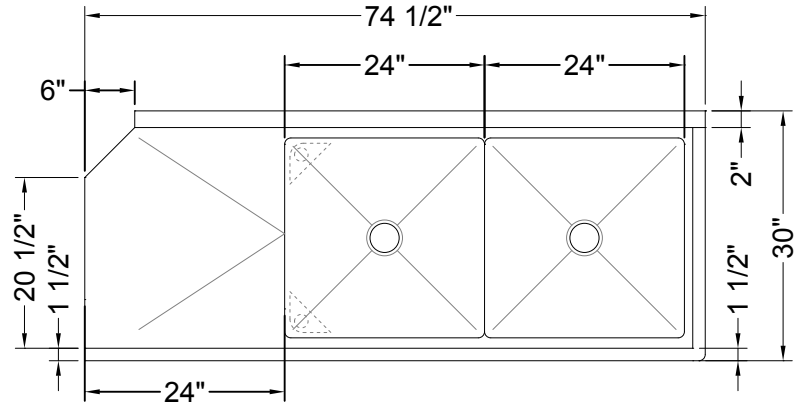

Equipment for the Foodservice Industry
value + quality + service

VANCOUVER, BC
TORONTO, ON

SI824-2R-DW

www.efifoodequip.com