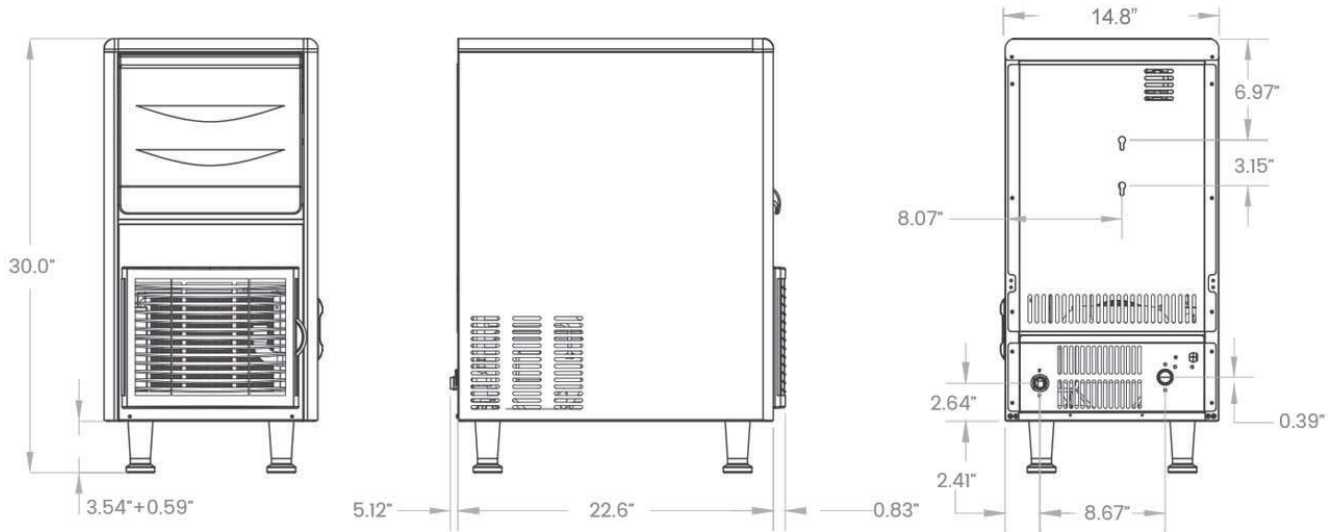

IM-77-BULLET

Specifications

Model	Refrigerant	Dimension (mm) (inch)			Condenser Unit	Voltage (V/Hz)	Power (W)	Bin Capacity (kg) (lb)	Output LB/24hr (kg) (lb)	Net Weight (kg) (lb)
		W	D	H						
IM-77-BULLET	R290	375	554	762	Air	110/60	380	15	35	35
		14.8	22.6	30				33	77	77

Specifications subject to change without notice.