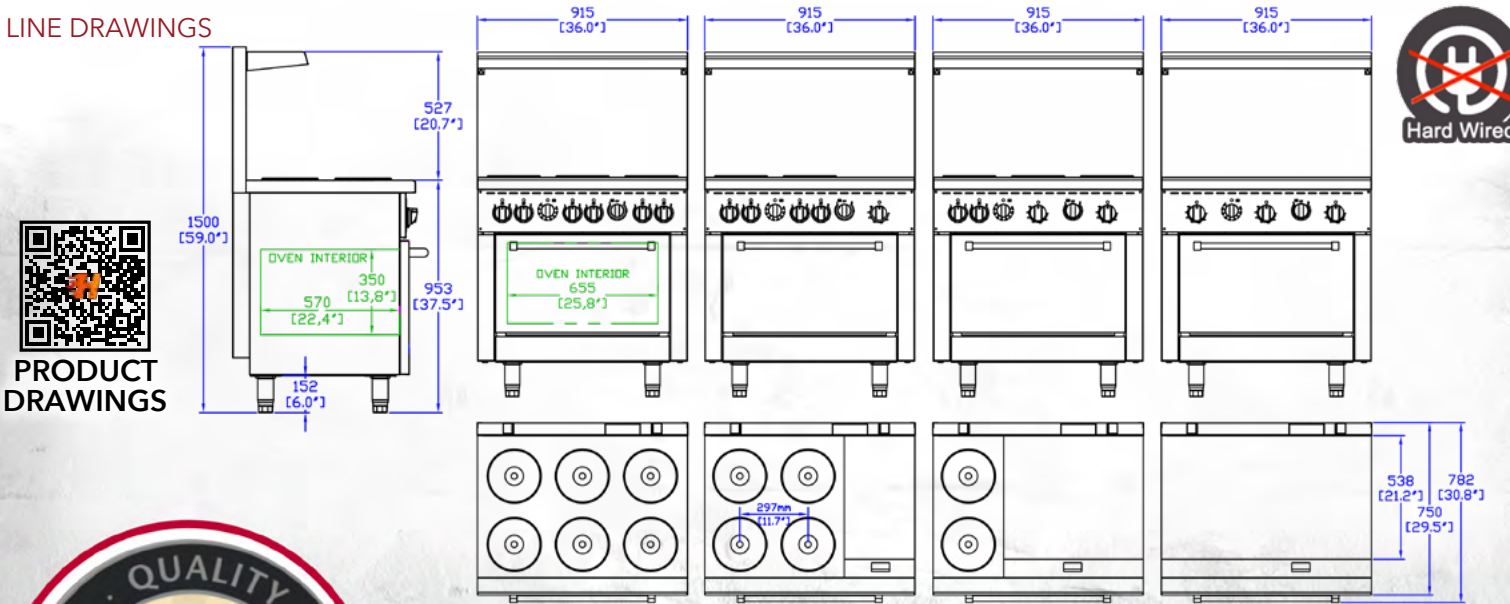

DIMENSIONS

Code	Dimensions	Width		Depth		Height		Weight	
		Inches	mm	Inches	mm	Inches	mm	Lbs	KG
HRG36-12GM-4B-ELC	Exterior	36.0	915.0	30.8	782.0	59.1	1,500.0	365.2	166.0
	Shipping	39.4	1,000.0	36.6	930.0	46.9	1,190.0	479.6	218.0
	Oven Cavity	25.8	655.0	22.4	569.0	13.8	351.0		
HRG36-24GM-2B-ELC	Exterior	36.0	915.0	30.8	782.0	59.1	1,500.0	411.4	187.0
	Shipping	39.4	1,000.0	36.6	930.0	46.9	1,190.0	525.8	239.0
	Oven Cavity	25.8	655.0	22.4	569.0	13.8	351.0		
HRG36-36GM-ELC	Exterior	36.0	915.0	30.8	782.0	59.1	1,500.0	435.6	198.0
	Shipping	39.4	1,000.0	36.6	930.0	46.9	1,190.0	552.2	251.0
	Oven Cavity	25.8	655.0	22.4	569.0	13.8	351.0		
HRG36-6B-ELC	Exterior	36.0	915.0	30.8	782.0	59.1	1,500.0	319.0	145.0
	Shipping	39.4	1,000.0	36.6	930.0	43.7	1,110.0	433.4	197.0
	Oven Cavity	25.8	655.0	22.4	569.0	13.8	351.0		

TECHNICAL

Code	# of Ovens	Oven Watts	TEMP RANGE °C	TEMP RANGE °F	# of Racks	Broiler Watts	Griddle Width	Griddle Watts/ 12"	# of Burner	Watts per Burner	Voltage	Plug
HRG36-12GM-4B-ELC	1	5 kW	66°C to 288°C	150°F to 550°F	1	1.25kW	12"	4 kW	4	2 kW	208V/3P	Hard Wired
HRG36-24GM-2B-ELC	1	5 kW	66°C to 288°C	150°F to 550°F	1	1.25kW	24"	4 kW	2	2 kW	208V/3P	Hard Wired
HRG36-36GM-ELC	1	5 kW	66°C to 288°C	150°F to 550°F	1	1.25kW	36"	4 kW	-	-	208V/3P	Hard Wired
HRG36-6B-ELC	1	5 kW	66°C to 288°C	150°F to 550°F	1	1.25kW	-	-	6	2 kW	208V/3P	Hard Wired

LINE DRAWINGS

EFI Sales Ltd.
Toronto Office & DC
515 Hanlon Creek Blvd.
Guelph, ON, N1C 0A1

EFI Sales Ltd.
Vancouver Office & DC
26895 Gloucester Way
Langley, BC, V4W 3Y3

(888) 565-9920 Toll Free
(519) 822-1895 Toronto
(604) 607-8850 Vancouver