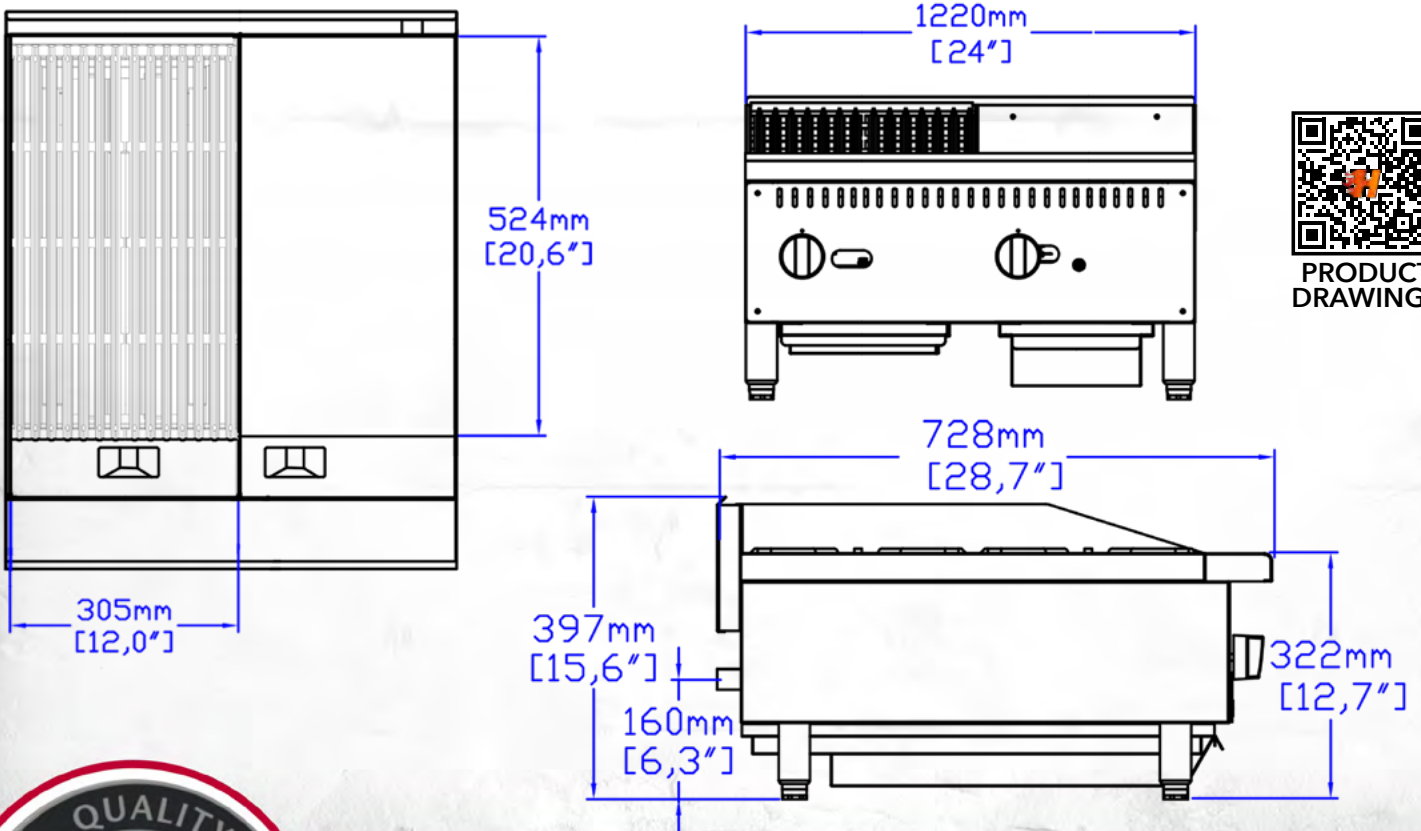

DIMENSIONS

Code	Dimensions	Width		Depth		Height		Weight	
		Inches	mm	Inches	mm	Inches	mm	Lbs	KG
HCT24-12CH-12GM-N	Exterior	24.0	609.0	31.1	791.0	15.6	397.0	140.8	64.0
HCT24-12CH-12GM-P	Shipping	27.6	609.0	33.5	850.0	19.3	490.0	184.8	84.0

TECHNICAL

Code	Gas Type	Charboiler Size	Charboiler BTU per 12"	Griddle Size	Griddle BTU per 12"	TOTAL Unit BTU	Operating Gas Pressure
HCT24-12CH-12GM-N	NG	12"	35000	12"	30000	65000	4.0"W.C
HCT24-12CH-12GM-P	LP	12"	35000	12"	30000	65000	10.0"W.C

LINE DRAWINGS

EFI Sales Ltd.
Toronto Office & DC
515 Hanlon Creek Blvd.
Guelph, ON, N1C 0A1

EFI Sales Ltd.
Vancouver Office & DC
26895 Gloucester Way
Langley, BC, V4W 3Y3

(888) 565-9920 Toll Free
(519) 822-1895 Toronto
(604) 607-8850 Vancouver