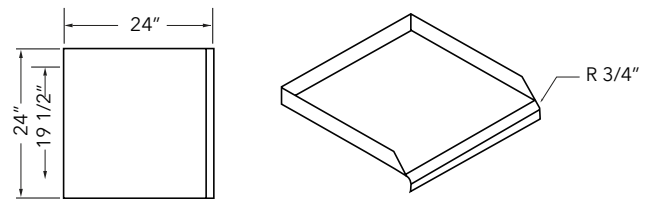

#### Features

Features:

- 18 gauge Type 304 stainless steel
- Easy installation
- Adjustable leg brackets for drain angle
- Universal left or right application

**DETACHABLE DRAIN BOARDS**

**Specifications**

18" X 18" DETACHABLE DRAIN BOARD  
DIMENSIONS

24" X 24" DETACHABLE DRAIN BOARD  
DIMENSIONS

Product #	Description	Shipping Dimensions			Weight (lbs)
		W"	D"	H"	
SIA-18DB	Detachable drain board for 18" sink	20	25	5	13
SIA-24DB	Detachable drain board for 24" sink	26	27	5	16