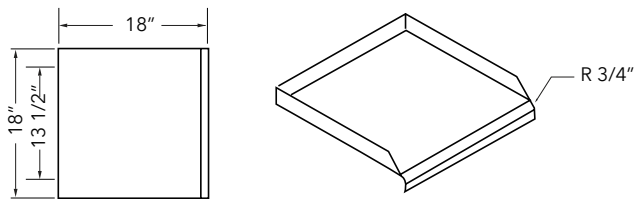

#### Features

Features:

- 18 gauge Type 304 stainless steel
- Easy installation
- Adjustable leg brackets for drain angle
- Universal left or right application

**DETACHABLE DRAIN BOARDS**

**Specifications**

18" X 18" DETACHABLE DRAIN BOARD  
DIMENSIONS

24" X 24" DETACHABLE DRAIN BOARD  
DIMENSIONS

Product #	Description	Shipping Dimensions			Weight (lbs)
		W"	D"	H"	
SIA-18DB	Detachable drain board for 18" sink	20	25	5	13
SIA-24DB	Detachable drain board for 24" sink	26	27	5	16