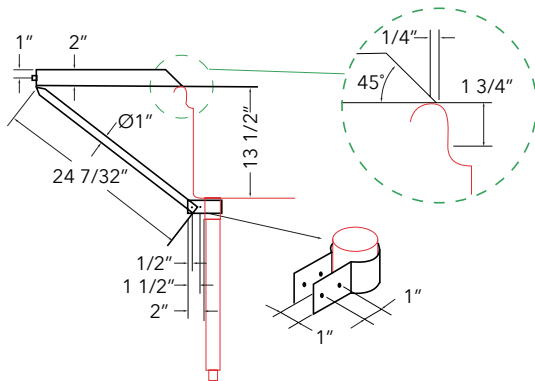

#### Features

Features:

- 18 gauge Type 304 stainless steel
- Easy installation
- Adjustable leg brackets for drain angle
- Universal left or right application

**DETACHABLE DRAIN BOARDS**

**Specifications**

18" X 18" DETACHABLE DRAIN BOARD  
DIMENSIONS

24" X 24" DETACHABLE DRAIN BOARD  
DIMENSIONS

Product #	Description	Shipping Dimensions			Weight (lbs)
		W"	D"	H"	
SIA-18DB	Detachable drain board for 18" sink	20	25	5	13
SIA-24DB	Detachable drain board for 24" sink	26	27	5	16