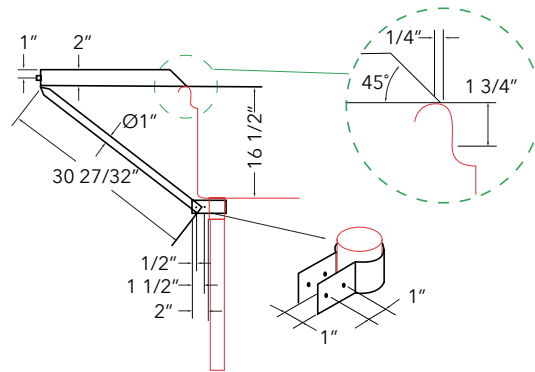

#### Features

Features:

- 18 gauge Type 304 stainless steel
- Easy installation
- Adjustable leg brackets for drain angle
- Universal left or right application

**DETACHABLE DRAIN BOARDS**

**Specifications**

18" X 18" DETACHABLE DRAIN BOARD  
DIMENSIONS

24" X 24" DETACHABLE DRAIN BOARD  
DIMENSIONS

Product #	Description	Shipping Dimensions			Weight (lbs)
		W"	D"	H"	
SIA-18DB	Detachable drain board for 18" sink	20	25	5	13
SIA-24DB	Detachable drain board for 24" sink	26	27	5	16