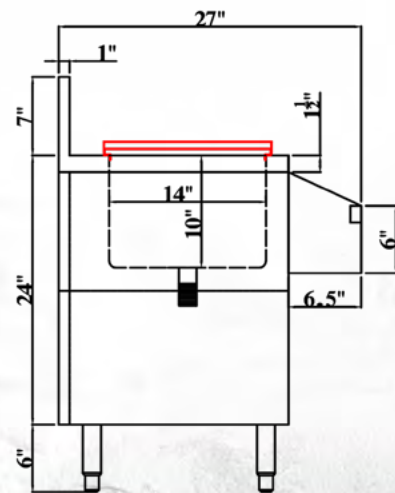

COCKTAIL MIXING UNIT

STAINLESS STEEL ALL IN ONE: SINKS & STORAGE UNIT

DIMENSIONS

Code	Assembled Dimensions								Ice Bin Measurements					
	Width (A)		Depth		Height		Weight		Width (B)		Depth		Bowl Depth	
	in.	mm	in.	mm	in.	mm	Lbs	KG	in.	mm	in.	mm	in.	mm
CMU-36	36.0	914	27.0	686	37.0	940	90	41	18.0	457	14.0	356	10.0	254
CMU-42	42.0	1067	27.0	686	37.0	940	101	46	24.0	610	14.0	356	10.0	254
CMU-48	48.0	1219	27.0	686	37.0	940	114	52	30.0	762	14.0	356	10.0	254
CMU-54	54.0	1372	27.0	686	37.0	940	144	66	36.0	914	14.0	356	10.0	254
CMU-60	60.0	1524	27.0	686	37.0	940	160	73	42.0	1067	14.0	356	10.0	254
CMU-72	72.0	1829	27.0	686	37.0	940	186	84	54.0	1372	14.0	356	10.0	254

Shipping Dimensions

Width		Depth		Height		Weight	
in.	mm	in.	mm	in.	mm	Lbs	KG
36.3	921	27.3	692	37.3	946	92	42
42.3	1073	27.3	692	37.3	946	103	47
48.3	1226	27.3	692	37.3	946	117	53
54.3	1378	27.3	692	37.3	946	147	67
60.3	1530	27.3	692	37.3	946	163	74
72.3	1835	27.3	692	37.3	946	189	86

LINE DRAWINGS

CLICK/ SCAN QR
FOR SCHEMATICS