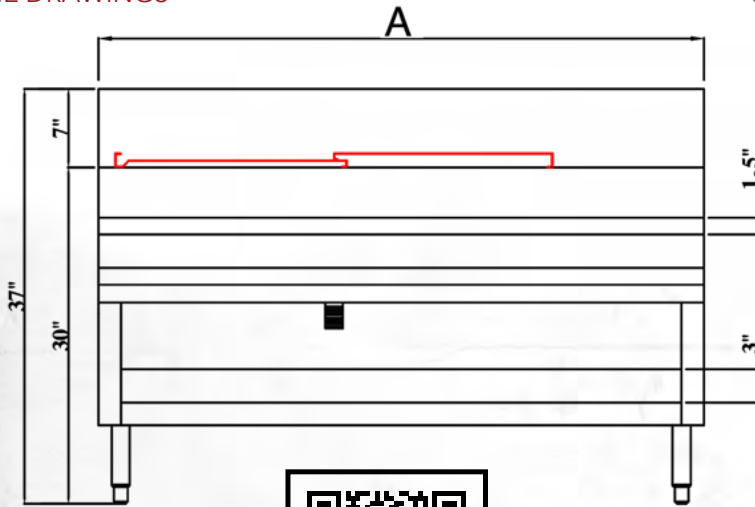

COCKTAIL MIXING UNIT

STAINLESS STEEL ALL IN ONE: SINKS & STORAGE UNIT

DIMENSIONS

Code	Assembled Dimensions								Ice Bin Measurements					
	Width (A)		Depth		Height		Weight		Width (B)		Depth		Bowl Depth	
	in.	mm	in.	mm	in.	mm	Lbs	KG	in.	mm	in.	mm	in.	mm
CMU-36	36.0	914	27.0	686	37.0	940	90	41	18.0	457	14.0	356	10.0	254
CMU-42	42.0	1067	27.0	686	37.0	940	101	46	24.0	610	14.0	356	10.0	254
CMU-48	48.0	1219	27.0	686	37.0	940	114	52	30.0	762	14.0	356	10.0	254
CMU-54	54.0	1372	27.0	686	37.0	940	144	66	36.0	914	14.0	356	10.0	254
CMU-60	60.0	1524	27.0	686	37.0	940	160	73	42.0	1067	14.0	356	10.0	254
CMU-72	72.0	1829	27.0	686	37.0	940	186	84	54.0	1372	14.0	356	10.0	254

Shipping Dimensions

Width		Depth		Height		Weight	
in.	mm	in.	mm	in.	mm	Lbs	KG
36.3	921	27.3	692	37.3	946	92	42
42.3	1073	27.3	692	37.3	946	103	47
48.3	1226	27.3	692	37.3	946	117	53
54.3	1378	27.3	692	37.3	946	147	67
60.3	1530	27.3	692	37.3	946	163	74
72.3	1835	27.3	692	37.3	946	189	86

LINE DRAWINGS

CLICK/ SCAN QR
FOR SCHEMATICS