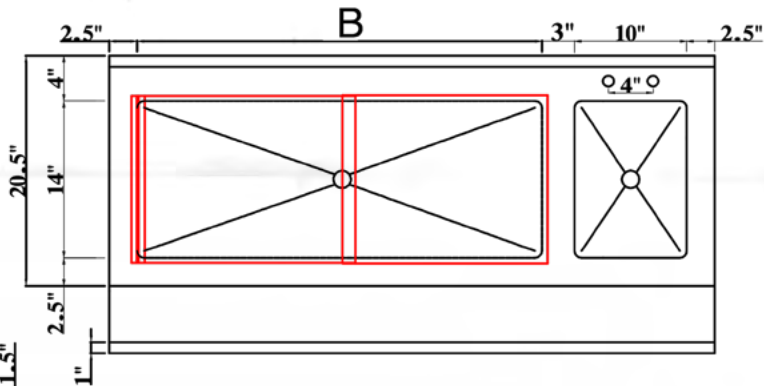

COCKTAIL MIXING UNIT

STAINLESS STEEL ALL IN ONE: SINKS & STORAGE UNIT

DIMENSIONS

Code	Assembled Dimensions								Ice Bin Measurements					
	Width (A)		Depth		Height		Weight		Width (B)		Depth		Bowl Depth	
	in.	mm	in.	mm	in.	mm	Lbs	KG	in.	mm	in.	mm	in.	mm
CMU-36	36.0	914	27.0	686	37.0	940	90	41	18.0	457	14.0	356	10.0	254
CMU-42	42.0	1067	27.0	686	37.0	940	101	46	24.0	610	14.0	356	10.0	254
CMU-48	48.0	1219	27.0	686	37.0	940	114	52	30.0	762	14.0	356	10.0	254
CMU-54	54.0	1372	27.0	686	37.0	940	144	66	36.0	914	14.0	356	10.0	254
CMU-60	60.0	1524	27.0	686	37.0	940	160	73	42.0	1067	14.0	356	10.0	254
CMU-72	72.0	1829	27.0	686	37.0	940	186	84	54.0	1372	14.0	356	10.0	254

Shipping Dimensions

Width		Depth		Height		Weight	
in.	mm	in.	mm	in.	mm	Lbs	KG
36.3	921	27.3	692	37.3	946	92	42
42.3	1073	27.3	692	37.3	946	103	47
48.3	1226	27.3	692	37.3	946	117	53
54.3	1378	27.3	692	37.3	946	147	67
60.3	1530	27.3	692	37.3	946	163	74
72.3	1835	27.3	692	37.3	946	189	86

LINE DRAWINGS

CLICK/ SCAN QR
FOR SCHEMATICS