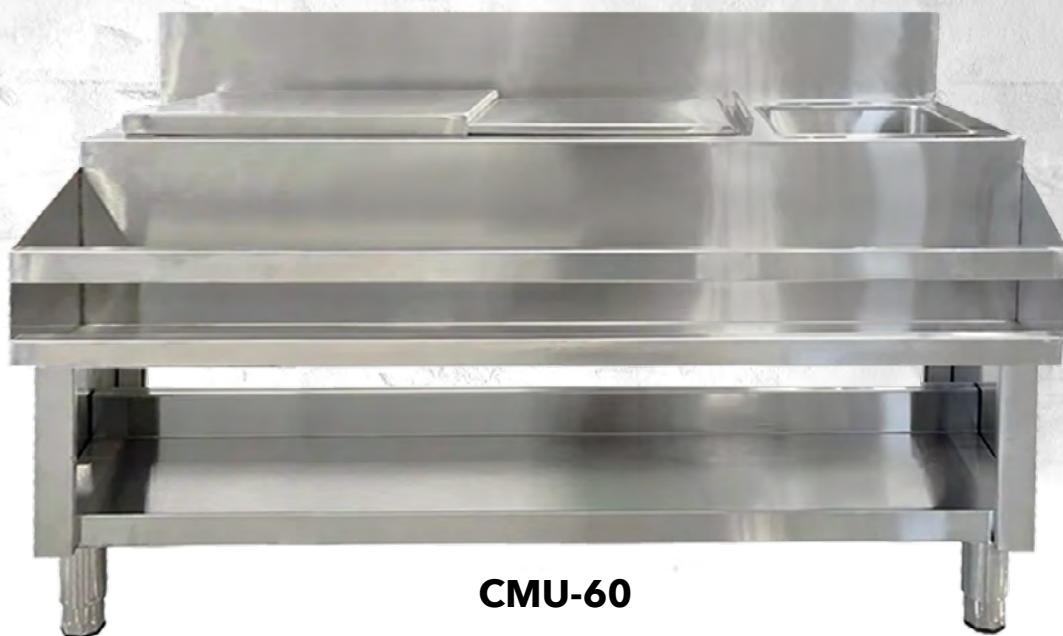

VERSAS
STEEL

COCKTAIL MIXING UNIT
STAINLESS STEEL ALL IN ONE:
SINKS & STORAGE UNIT

WARRANTY:
LIMITED ONE YEAR PARTS
AND LABOUR
SPECIFICATIONS SUBJECT TO
CHANGE WITHOUT
NOTICE.

FIND
ADDITIONAL
BENEFITS
HERE

CMU-60

**CMU-36 | CMU-42 | CMU-48
CMU-54 | CMU-60 | CMU-72
COCKTAIL MIXING UNIT W/ BOWL,
SPEED RAIL, AND A ICE BIN COVER**

- Heavy duty, Bowls & Board 18-gauge, Type 304 S/S
- Open Cabinet Fully welded & assembled with 430 S/S
- 14" x 10" Sink ready for a deck mount faucet
- Ice bin with Drain & Sliding cover 304 S/S

- Re-enforced frame w/ Hemmed edges provide strength and safety
- Attached Speed rail ready for use
- Adjustable Heavy-Duty Stainless-Steel leg assembly
- Entire top surface is machine polished to a satin finish
- Reinforced to exceed industry standards
- Legs are 1 5/8" diameter

ADDITIONAL IMAGES

MODEL DESIGNATIONS

ADDITIONAL RESOURCES

COCKTAIL MIXING UNIT

STAINLESS STEEL ALL IN ONE: SINKS & STORAGE UNIT

DIMENSIONS

Code	Assembled Dimensions								Ice Bin Measurements					
	Width (A)		Depth		Height		Weight		Width (B)		Depth		Bowl Depth	
	in.	mm	in.	mm	in.	mm	Lbs	KG	in.	mm	in.	mm	in.	mm
CMU-36	36.0	914	27.0	686	37.0	940	90	41	18.0	457	14.0	356	10.0	254
CMU-42	42.0	1067	27.0	686	37.0	940	101	46	24.0	610	14.0	356	10.0	254
CMU-48	48.0	1219	27.0	686	37.0	940	114	52	30.0	762	14.0	356	10.0	254
CMU-54	54.0	1372	27.0	686	37.0	940	144	66	36.0	914	14.0	356	10.0	254
CMU-60	60.0	1524	27.0	686	37.0	940	160	73	42.0	1067	14.0	356	10.0	254
CMU-72	72.0	1829	27.0	686	37.0	940	186	84	54.0	1372	14.0	356	10.0	254