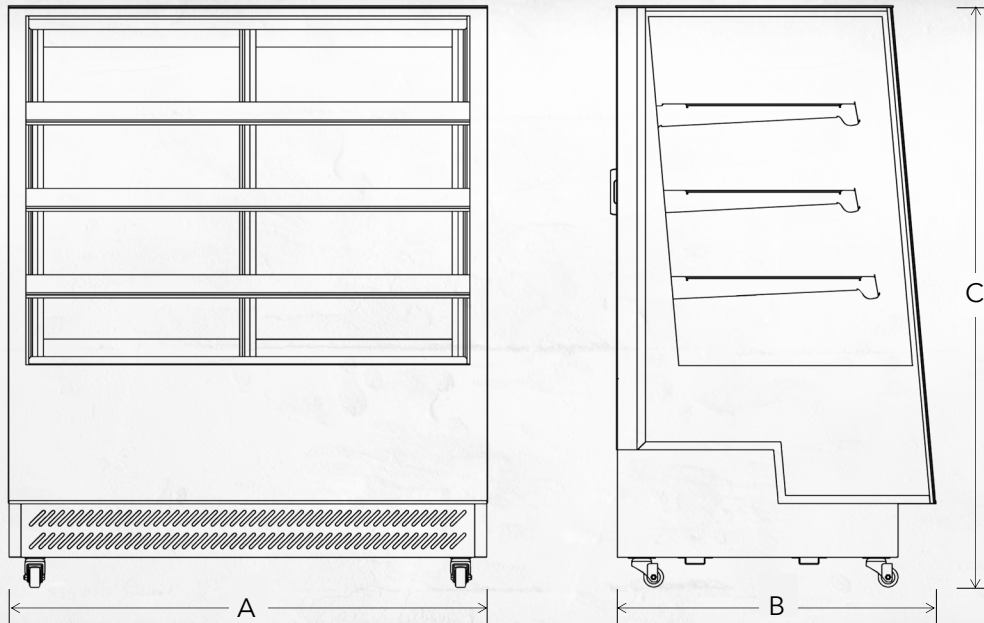

MODEL		Product Dimensions					Shipping Dimensions				Doors	Shelves	HP	AMPS
		Width (A)	Depth (B)	Height (C)	Weight LB/KG	Capac. (L/CuFt)	Width	Depth	Height	Weight LB/KG				
CGSM-2657	Inch	25.5	31.6	57.4	297.6	360.0	29.5	35.1	63.9	348.3	2.0	3.0	1/4	3.9
	mm	650.0	805.0	1,460.0	134.0	12.7	718.0	875.0	1,625.0	175.0				
CGSM-3557	Inch	35.4	31.6	57.4	352.7	508.0	39.3	35.1	63.9	396.8	2.0	3.0	1/3	6.4
	mm	650.0	805.0	1,460.0	157.5	17.9	968.0	875.0	1,625.0	206.0				
CGSM-4757	Inch	47.0	31.6	57.4	418.8	686.0	55.1	34.4	63.9	485.0	2.0	3.0	1/3	6.5
	mm	1,200.0	805.0	1,460.0	189.5	24.2	1,300.0	875.0	1,625.0	248.0				
CGSM-6057	Inch	59.0	31.6	57.4	598.5	865.0	61.7	34.4	63.9	649.2	2.0	3.0	1/3	7.4
	mm	1,500.0	805.0	1,460.0	271.5	30.5	1,568.0	875.0	1,625.0	294.5				
CGSM-7057	Inch	70.9	31.6	57.4	580.9	1042.0	73.5	34.4	63.9	-	2.0	3.0	1/2	10.0
	mm	1,800.0	805.0	1,460.0	263.5	36.8	1,868.0	875.0	1,625.0	-				

VOLTAGE	NEMA PLUG	CORD LENGTH	REFRIGERANT	TEMPERATURE RANGE	 NEMA 5-15P
110-120~	5-15P	≥1.8m	R290	0-12C 32-53F	

LINE DRAWINGS

EFI Sales Ltd.
Toronto Office & DC
515 Hanlon Creek Blvd.
Guelph, ON, N1C 0A1

EFI Sales Ltd.
Vancouver Office & DC
26895 Gloucester Way
Langley, BC, V4W 3Y3

(888) 565-9920 Toll Free
(519) 822-1895 Toronto
(604) 607-8850 Vancouver