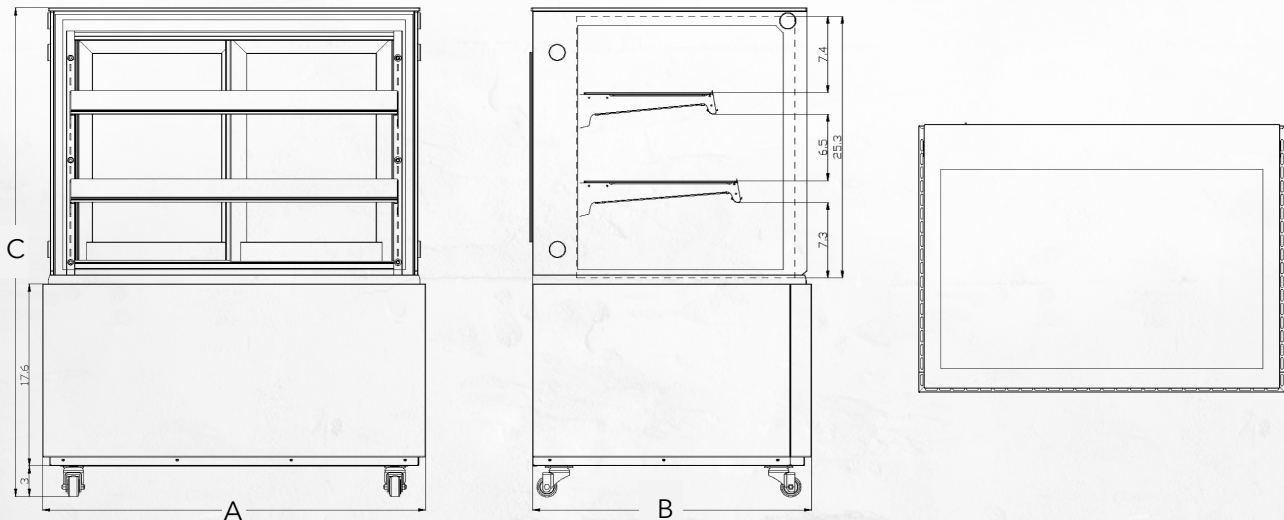

MODEL		PRODUCT DIMENSIONS					SHIPPING DIMENSIONS				Doors	Shelves	HP	AMPS
		WIDTH (A)	DEPTH (B)	HEIGHT (C)	WEIGHT LB/KG	CAPAC. (L/CUFT)	WIDTH	DEPTH	HEIGHT	WEIGHT LB/KG				
CGSM-3748	Inch	37.0	27.0	47.2	297.6	300.0	39.7	29.9	51.5	339.5	2.0	2.0	1/5	4.5
	mm	940.0	688.0	1,200.0	135.0	10.6	1,310.0	760.0	1,310.0	154.0				
CGSM-4948	Inch	48.8	27.0	47.2	341.7	410.0	51.5	29.9	51.5	414.4	2.0	2.0	1/5	4.5
	mm	1,240.0	688.0	1,200.0	155.0	14.5	1,310.0	760.0	1,310.0	188.0				
CGSM-6148	Inch	60.6	27.0	47.2	401.2	510.0	63.3	29.9	51.5	507.0	2.0	2.0	1/3	4.5
	mm	1,540.0	688.0	1,200.0	182.0	18.0	1,610.0	760.0	1,310.0	230.0				
CGSM-7348	Inch	72.4	27.0	47.2	496.0	610.0	75.1	29.9	51.5	542.3	2.0	2.0	1/3	4.9
	mm	1,840.0	688.0	1,200.0	225.0	21.5	1,910.0	760.0	1,310.0	246.0				

VOLTAGE	NEMA PLUG	CORD LENGTH	REFRIGERANT	TEMPERATURE RANGE	 NEMA 5-15P
110-120~	5-15P	≥1.8m	R290	0-12C 32-53F	

LINE DRAWINGS

EFI Sales Ltd.
Toronto Office & DC
515 Hanlon Creek Blvd.
Guelph, ON, N1C 0A1

EFI Sales Ltd.
Vancouver Office & DC
26895 Gloucester Way
Langley, BC, V4W 3Y3

(888) 565-9920 Toll Free
(519) 822-1895 Toronto
(604) 607-8850 Vancouver