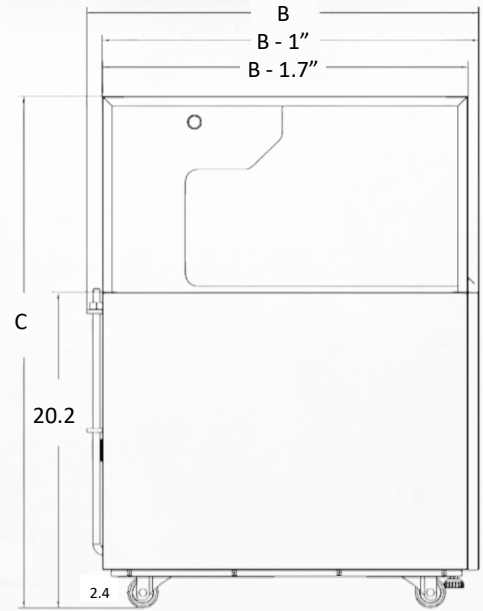

DIMENSIONS

MODEL		PRODUCT DIMENSIONS					SHIPPING DIMENSIONS			
		WIDTH (A)	DEPTH (B)	HEIGHT (C)	WEIGHT LB/KG	CAPAC. (L/CUFT)	WIDTH	DEPTH	HEIGHT	WEIGHT LB/KG
CGOMS-3624	INCH	35.4	25.2	32.8	123.5	66	37.7	26.7	39.1	167.7
	MM	900	639	832	56	2.3	958	677	994	76
CGOMS-4724	INCH	46.7	25.2	32.8	142.2	91	49.1	26.7	39.1	191.8
	MM	1187	639	832	64.5	3.2	1248	677	994	87
CGOMS-6024	INCH	59.1	25.2	32.8	165.3	119	61.3	26.7	39.1	220.5
	MM	1500	639	832	75	4.2	1558	677	994	100

TECHNICAL

MODEL	VOLTAGE	AMPS	CLIMATE CLASS	CORD LENGTH	REFRIGERANT	TEMPERATURE RANGE	 5-15P
CGOMS-3624	110-120V/60/1	8.2	6 (27°C/70%RH)	≥1.8m	R290	2°C- 10°C 36°F - 50°F	
CGOMS-4724		8.2					
CGOMS-6024		8.5					

LINE DRAWINGS

SPECIFICATION SUBJECT TO CHANGE