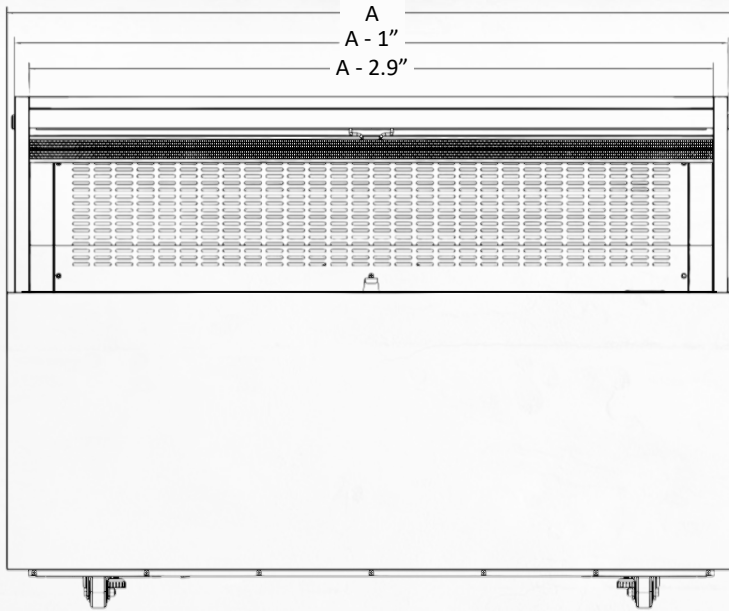

DIMENSIONS

MODEL		PRODUCT DIMENSIONS					SHIPPING DIMENSIONS			
		WIDTH (A)	DEPTH (B)	HEIGHT (C)	WEIGHT LB/KG	CAPAC. (L/CUFT)	WIDTH	DEPTH	HEIGHT	WEIGHT LB/KG
CGOMS-3624	INCH	35.4	25.2	32.8	123.5	66	37.7	26.7	39.1	167.7
	MM	900	639	832	56	2.3	958	677	994	76
CGOMS-4724	INCH	46.7	25.2	32.8	142.2	91	49.1	26.7	39.1	191.8
	MM	1187	639	832	64.5	3.2	1248	677	994	87
CGOMS-6024	INCH	59.1	25.2	32.8	165.3	119	61.3	26.7	39.1	220.5
	MM	1500	639	832	75	4.2	1558	677	994	100

TECHNICAL

MODEL	VOLTAGE	AMPS	CLIMATE CLASS	CORD LENGTH	REFRIGERANT	TEMPERATURE RANGE	 5-15P
CGOMS-3624	110-120V/60/1	8.2	6 (27°C/70%RH)	≥1.8m	R290	2°C- 10°C 36°F - 50°F	
CGOMS-4724		8.2					
CGOMS-6024		8.5					

LINE DRAWINGS

SPECIFICATION SUBJECT TO CHANGE