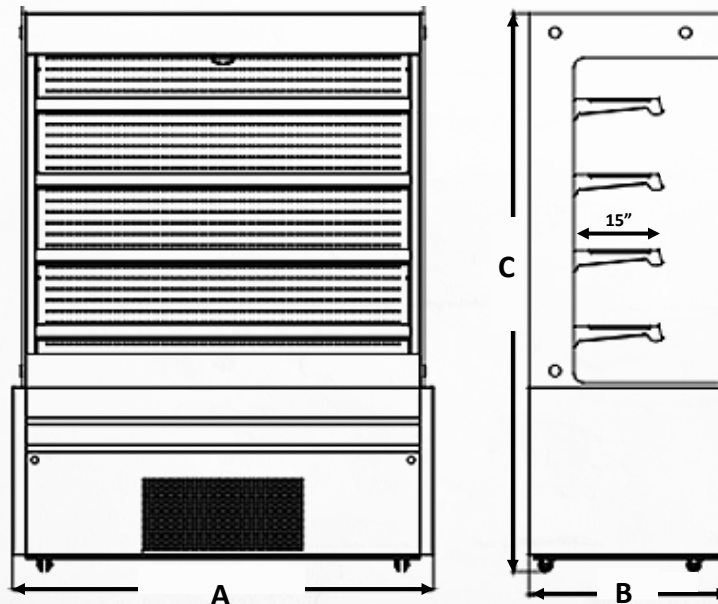

CGOMB SERIES 80

OPEN AIR MERCHANDISERS BLACK

DIMENSIONS

MODEL		PRODUCT DIMENSIONS					SHIPPING DIMENSIONS				DOORS	SHELVES	HP	AMPS
		WIDTH (A)	DEPTH (B)	HEIGHT (C)	WEIGHT LB/KG	CAPAC. (L/CUFT)	WIDTH	DEPTH	HEIGHT	WEIGHT LB/KG				
CGOMB-2880	INCH	28.7	28.4	79.9	314	390	31.5	31.5	87.7	356	NO	4.0	3/4	14.0
	MM	729.0	722	2030.0	142.5	13.7	800	800	2230	161.5				
CGOMB-3680	INCH	36.6	28.4	79.9	364.9	500.0	39.3	31.5	87.7	420	NO	4.0	3/4	14.0
	MM	930.0	722	2,030.0	165.5	17.7	1,000.0	800.0	2,230.0	190.5				
CGOMB-4880	INCH	48.4	28.4	79.9	431	760.0	51.1	31.5	87.7	494.9	NO	4.0	1	15.5
	MM	1,230.0	722	2,030.0	195.5	26.8	1,300.0	800.0	2,230.0	224.5				
CGOMB-6080	INCH	60.2	28.4	79.9	547.8	960.0	62.9	31.5	87.7	618.4	NO	4.0	3/4	11.0
	MM	1,530.0	722	2,030.0	248.5	33.9	1,600.0	800.0	2,230.0	280.5				
CGOMB-7280	INCH	72.0	28.4	79.9	617.3	1158.0	74.8	31.5	87.7	698.9	NO	4.0	3/4	11.0
	MM	1,830.0	722	2,030.0	280	40.9	1,900.0	800.0	2,230.0	317				

TECHNICAL

MODEL	VOLTAGE	NEMA PLUG	CORD LENGTH	REFRIGERANT	TEMPERATURE RANGE	
CGOMB-2880	110/60	5-20p	≥1.8m	R290	2~10°C | 36~50°F	NEMA 5-20P plug
CGOMB-3680	110/60	5-20P	≥1.8m	R290	2~10°C | 36~50°F	
CGOMB-4880	110/60	5-20P	≥1.8m	R290	2~10°C | 36~50°F	
CGOMB-6080	220/60	6-15P	≥1.8m	R290	2~10°C | 36~50°F	NEMA 6-15P plug
CGOMB-7280	220/60	6-15P	≥1.8m	R290	2~10°C | 36~50°F	

LINE DRAWINGS

SPECIFICATIONS SUBJECT TO CHANGE WITHOUT NOTICE