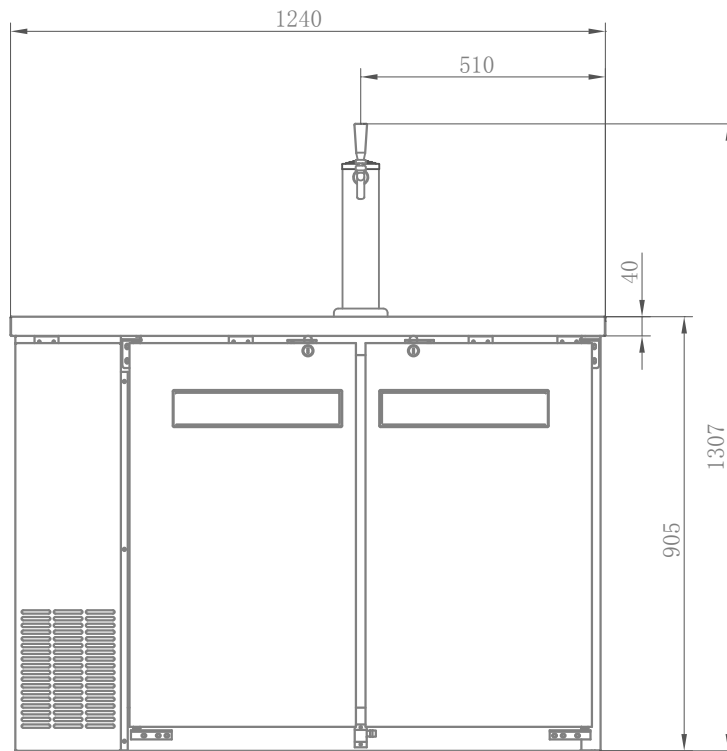

Equipment for the Foodservice Industry
value + quality + service

VANCOUVER, BC
TORONTO, ON

CBBDD2-48CC

www.efifoodequip.com