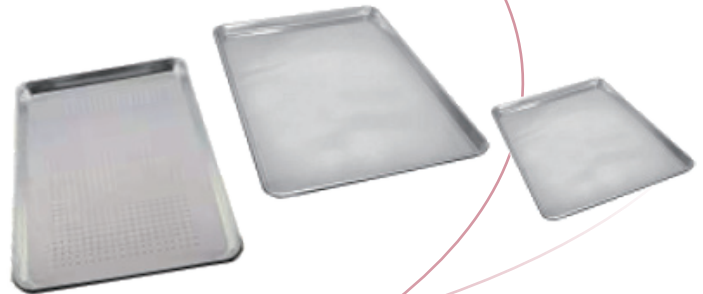

Equipment for the Foodservice Industry
value + quality + service

ALUMINUM BUN PANS

ALUMINUM BUN PANS

Specifications

BUN PANS - ALUMINUM

Product #	Dimensions (mm)
EFI-BP1318	13" x 18" (325 x 450)
EFI-BP1826	18" x 26" (450 x 650)
EFI-BP1318P	13" x 18" (325 x 450) Perforated
EFI-BP1826P	18" x 26" (450 x 650) Perforated