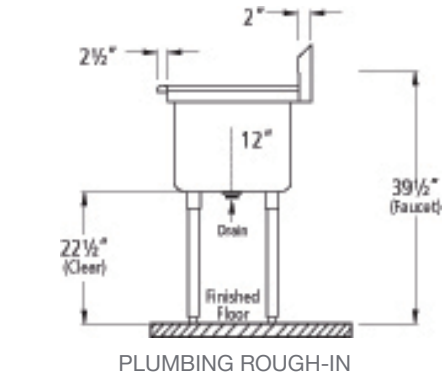

### 21" SINGLE COMPARTMENT

Product #	Style	Shipping Dimensions			Weight (lbs)
		W"	D"	H"	
SI821-1NC		27	27	27	56
SI821-1LC		45	27	27	67
SI821-1RC		45	27	27	67
SI821-1BC		64	27	27	79

SI821-1NC

### 21" 2 COMPARTMENT

Product #	Style	Shipping Dimensions			Weight (lbs)
		W"	D"	H"	
SI821-2NC		48	27	27	83
SI821-2LC		70	27	27	94
SI821-2RC		70	27	27	94
SI821-2BC		90	27	27	105

SI821-2NC

### 21" 3 COMPARTMENT

Product #	Style	Shipping Dimensions			Weight (lbs)
		W"	D"	H"	
SI821-3NC		69	27	27	109
SI821-3LC		90	27	27	120
SI821-3RC		90	27	27	120
SI821-3BC		106	27	27	133

SI821-3NC

Specifications subject to change without notice.

**21" COMPARTMENT CENTER DRAIN SINKS Specifications**

21" COMPARTMENT  
CENTER DRAIN SINKS  
3 1/2" DRAIN BASKET

DIMENSIONS

SINGLE COMPARTMENT

2 COMPARTMENTS

3 COMPARTMENTS (WITH DRAIN BOARDS )

Product #	Drain Location	Overall Width (W)	Depth (D)	No. of Bowls	Bowl Size (A & B)	No. of Drainboards	Drainboard Width (C)	Drainboard Location
SI821-1NC	Center	23"	26 1/2"	1	18" x 21"	0	N/A	N/A
SI821-1LC	Center	44 1/2"	26 1/2"	1	18" x 21"	1	24"	L
SI821-1RC	Center	44 1/2"	26 1/2"	1	18" x 21"	1	24"	R
SI821-1BC	Center	66"	26 1/2"	1	18" x 21"	2	24"	R & L
SI821-2NC	Center	41"	26 1/2"	2	18" x 21"	0	N/A	N/A
SI821-2LC	Center	62 1/2"	26 1/2"	2	18" x 21"	1	24"	L
SI821-2RC	Center	62 1/2"	26 1/2"	2	18" x 21"	1	24"	R
SI821-2BC	Center	84"	26 1/2"	2	18" x 21"	2	24"	R & L
SI821-3NC	Center	59"	26 1/2"	3	18" x 21"	0	N/A	N/A
SI821-3LC	Center	80 1/2"	26 1/2"	3	18" x 21"	1	24"	L
SI821-3RC	Center	80 1/2"	26 1/2"	3	18" x 21"	1	24"	R
SI821-3BC	Center	102"	26 1/2"	3	18" x 21"	2	24"	R & L