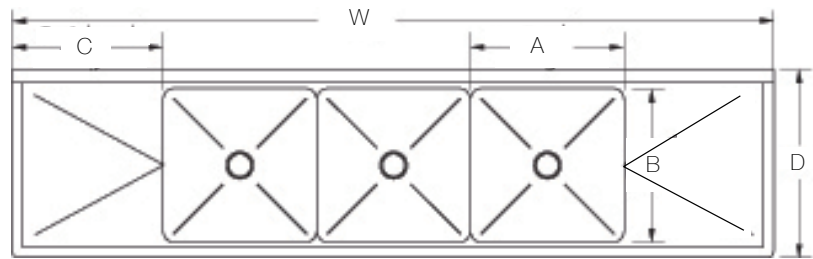

### 21" 2 COMPARTMENT

Product #	Style	Shipping Dimensions			Weight (lbs)
		W"	D"	H"	
SI821-2NC		48	27	27	83
SI821-2LC		70	27	27	94
SI821-2RC		70	27	27	94
SI821-2BC		90	27	27	105

SI821-2NC

### 21" 3 COMPARTMENT

Product #	Style	Shipping Dimensions			Weight (lbs)
		W"	D"	H"	
SI821-3NC		69	27	27	109
SI821-3LC		90	27	27	120
SI821-3RC		90	27	27	120
SI821-3BC		106	27	27	133

SI821-3NC

Specifications subject to change without notice.

**21" COMPARTMENT CENTER DRAIN SINKS Specifications**

21" COMPARTMENT  
CENTER DRAIN SINKS  
3 1/2" DRAIN BASKET

DIMENSIONS

SINGLE COMPARTMENT

2 COMPARTMENTS

3 COMPARTMENTS (WITH DRAIN BOARDS )

Product #	Drain Location	Overall Width (W)	Depth (D)	No. of Bowls	Bowl Size (A & B)	No. of Drainboards	Drainboard Width (C)	Drainboard Location
SI821-1NC	Center	23"	26 1/2"	1	18" x 21"	0	N/A	N/A
SI821-1LC	Center	44 1/2"	26 1/2"	1	18" x 21"	1	24"	L
SI821-1RC	Center	44 1/2"	26 1/2"	1	18" x 21"	1	24"	R
SI821-1BC	Center	66"	26 1/2"	1	18" x 21"	2	24"	R & L
SI821-2NC	Center	41"	26 1/2"	2	18" x 21"	0	N/A	N/A
SI821-2LC	Center	62 1/2"	26 1/2"	2	18" x 21"	1	24"	L
SI821-2RC	Center	62 1/2"	26 1/2"	2	18" x 21"	1	24"	R
SI821-2BC	Center	84"	26 1/2"	2	18" x 21"	2	24"	R & L
SI821-3NC	Center	59"	26 1/2"	3	18" x 21"	0	N/A	N/A
SI821-3LC	Center	80 1/2"	26 1/2"	3	18" x 21"	1	24"	L
SI821-3RC	Center	80 1/2"	26 1/2"	3	18" x 21"	1	24"	R
SI821-3BC	Center	102"	26 1/2"	3	18" x 21"	2	24"	R & L