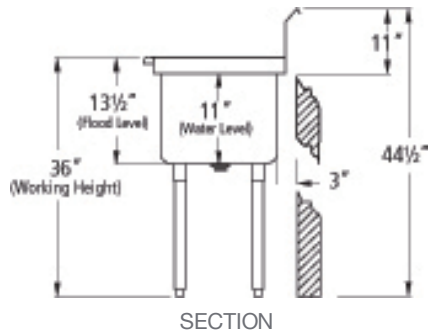

### 21" SINGLE COMPARTMENT

Product #	Style	Shipping Dimensions			Weight (lbs)
		W"	D"	H"	
SI821-1NC		27	27	27	56
SI821-1LC		45	27	27	67
SI821-1RC		45	27	27	67
SI821-1BC		64	27	27	79

SI821-1NC

### 21" 2 COMPARTMENT

Product #	Style	Shipping Dimensions			Weight (lbs)
		W"	D"	H"	
SI821-2NC		48	27	27	83
SI821-2LC		70	27	27	94
SI821-2RC		70	27	27	94
SI821-2BC		90	27	27	105

SI821-2NC

### 21" 3 COMPARTMENT

Product #	Style	Shipping Dimensions			Weight (lbs)
		W"	D"	H"	
SI821-3NC		69	27	27	109
SI821-3LC		90	27	27	120
SI821-3RC		90	27	27	120
SI821-3BC		106	27	27	133

SI821-3NC

Specifications subject to change without notice.

**21" COMPARTMENT CENTER DRAIN SINKS Specifications**

21" COMPARTMENT  
CENTER DRAIN SINKS  
3 1/2" DRAIN BASKET

DIMENSIONS

SINGLE COMPARTMENT

2 COMPARTMENTS

3 COMPARTMENTS (WITH DRAIN BOARDS )

Product #	Drain Location	Overall Width (W)	Depth (D)	No. of Bowls	Bowl Size (A & B)	No. of Drainboards	Drainboard Width (C)	Drainboard Location
SI821-1NC	Center	23"	26 1/2"	1	18" x 21"	0	N/A	N/A
SI821-1LC	Center	44 1/2"	26 1/2"	1	18" x 21"	1	24"	L
SI821-1RC	Center	44 1/2"	26 1/2"	1	18" x 21"	1	24"	R
SI821-1BC	Center	66"	26 1/2"	1	18" x 21"	2	24"	R & L
SI821-2NC	Center	41"	26 1/2"	2	18" x 21"	0	N/A	N/A
SI821-2LC	Center	62 1/2"	26 1/2"	2	18" x 21"	1	24"	L
SI821-2RC	Center	62 1/2"	26 1/2"	2	18" x 21"	1	24"	R
SI821-2BC	Center	84"	26 1/2"	2	18" x 21"	2	24"	R & L
SI821-3NC	Center	59"	26 1/2"	3	18" x 21"	0	N/A	N/A
SI821-3LC	Center	80 1/2"	26 1/2"	3	18" x 21"	1	24"	L
SI821-3RC	Center	80 1/2"	26 1/2"	3	18" x 21"	1	24"	R
SI821-3BC	Center	102"	26 1/2"	3	18" x 21"	2	24"	R & L