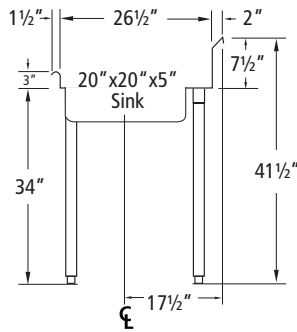

#### Features

Features:

- Dish table system consists of soil and clean sections
- Standard soil section comes with a 5" deep sink bowl
- Pre-rinse drain basket is included with each soil section
- Table is furnished with a 7 1/2" backsplash and a 2" return
- Soil section comes with 8" center knockouts for standard wall mount faucets (faucets not included)
- Wall clips are provided for a neat and easy

**STAINLESS STEEL SOIL DISH TABLE**

**Specifications**

SPLASH DETAIL

ATTACHMENT VIEW

Product #	Width	Shipping Dimensions			Weight (lbs)
		W"	D"	H"	
SIST36L	36	38	33	13	49
SIST36R	36	38	33	13	49
SIST48L	48	50	33	13	58
SIST48R	48	50	33	13	58
SIST60L	60	62	33	13	67
SIST60R	60	62	33	13	67
SIST72L	72	74	33	13	76
SIST72R	72	74	33	13	76
SIST84L	84	86	33	13	785
SIST84R	84	86	33	13	85
SIST96L	96	98	33	13	95
SIST96R	96	98	33	13	95