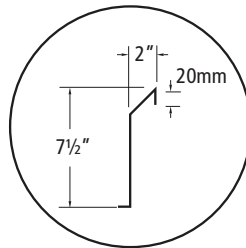

#### Features

Features:

- Dish table system consists of soil and clean sections
- Standard soil section comes with a 5" deep sink bowl
- Pre-rinse drain basket is included with each soil section
- Table is furnished with a 7 1/2" backsplash and a 2" return
- Soil section comes with 8" center knockouts for standard wall mount faucets (faucets not included)
- Wall clips are provided for a neat and easy

**STAINLESS STEEL SOIL DISH TABLE**

**Specifications**

SPLASH DETAIL

ATTACHMENT VIEW

Product #	Width	Shipping Dimensions			Weight (lbs)
		W"	D"	H"	
SIST36L	36	38	33	13	49
SIST36R	36	38	33	13	49
SIST48L	48	50	33	13	58
SIST48R	48	50	33	13	58
SIST60L	60	62	33	13	67
SIST60R	60	62	33	13	67
SIST72L	72	74	33	13	76
SIST72R	72	74	33	13	76
SIST84L	84	86	33	13	785
SIST84R	84	86	33	13	85
SIST96L	96	98	33	13	95
SIST96R	96	98	33	13	95