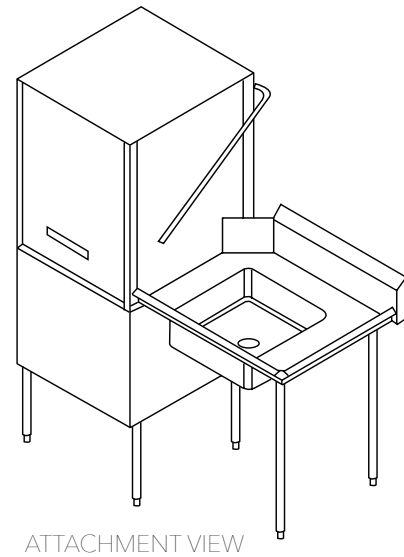

#### Features

Features:

- Dish table system consists of soil and clean sections
- Standard soil section comes with a 5" deep sink bowl
- Pre-rinse drain basket is included with each soil section
- Table is furnished with a 7 1/2" backsplash and a 2" return
- Soil section comes with 8" center knockouts for standard wall mount faucets (faucets not included)
- Wall clips are provided for a neat and easy

installation

- Tables are made from 16 gauge, Type 304 stainless steel with stainless steel gussets and channels
- All TIG welded
- Welded areas are blended to a satin finish to match adjacent surfaces
- All gussets are welded to stainless steel support channels
- Each dish table comes with 2 galvanized legs with adjustable ABS bullet feet
- Specifications subject to change without notice.

**STAINLESS STEEL SOIL DISH TABLE**

**Specifications**

SPLASH DETAIL

ATTACHMENT VIEW

Product #	Width	Shipping Dimensions			Weight (lbs)
		W"	D"	H"	
SIST36L	36	38	33	13	49
SIST36R	36	38	33	13	49
SIST48L	48	50	33	13	58
SIST48R	48	50	33	13	58
SIST60L	60	62	33	13	67
SIST60R	60	62	33	13	67
SIST72L	72	74	33	13	76
SIST72R	72	74	33	13	76
SIST84L	84	86	33	13	785
SIST84R	84	86	33	13	85
SIST96L	96	98	33	13	95
SIST96R	96	98	33	13	95