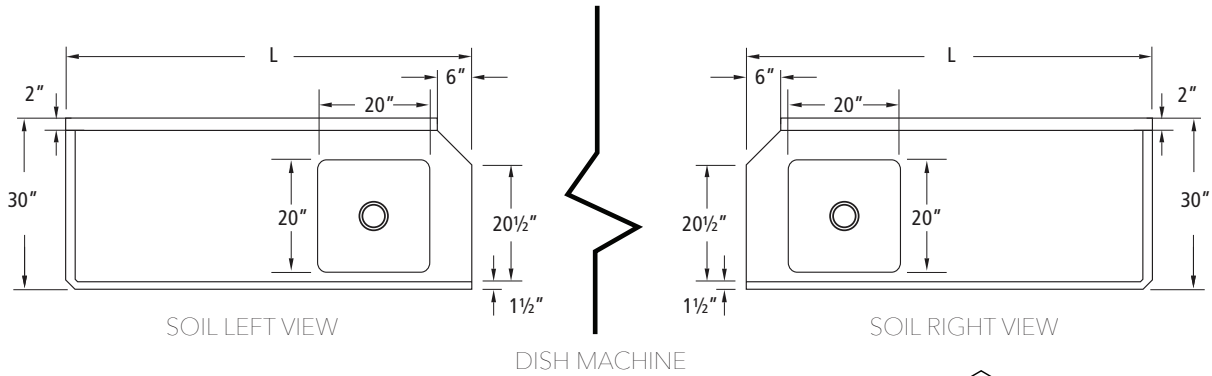

#### Features

Features:

- Dish table system consists of soil and clean sections
- Standard soil section comes with a 5" deep sink bowl
- Pre-rinse drain basket is included with each soil section
- Table is furnished with a 7 1/2" backsplash and a 2" return
- Soil section comes with 8" center knockouts for standard wall mount faucets (faucets not included)
- Wall clips are provided for a neat and easy

**STAINLESS STEEL SOIL DISH TABLE**

**Specifications**

SPLASH DETAIL

ATTACHMENT VIEW

Product #	Width	Shipping Dimensions			Weight (lbs)
		W"	D"	H"	
SIST36L	36	38	33	13	49
SIST36R	36	38	33	13	49
SIST48L	48	50	33	13	58
SIST48R	48	50	33	13	58
SIST60L	60	62	33	13	67
SIST60R	60	62	33	13	67
SIST72L	72	74	33	13	76
SIST72R	72	74	33	13	76
SIST84L	84	86	33	13	785
SIST84R	84	86	33	13	85
SIST96L	96	98	33	13	95
SIST96R	96	98	33	13	95