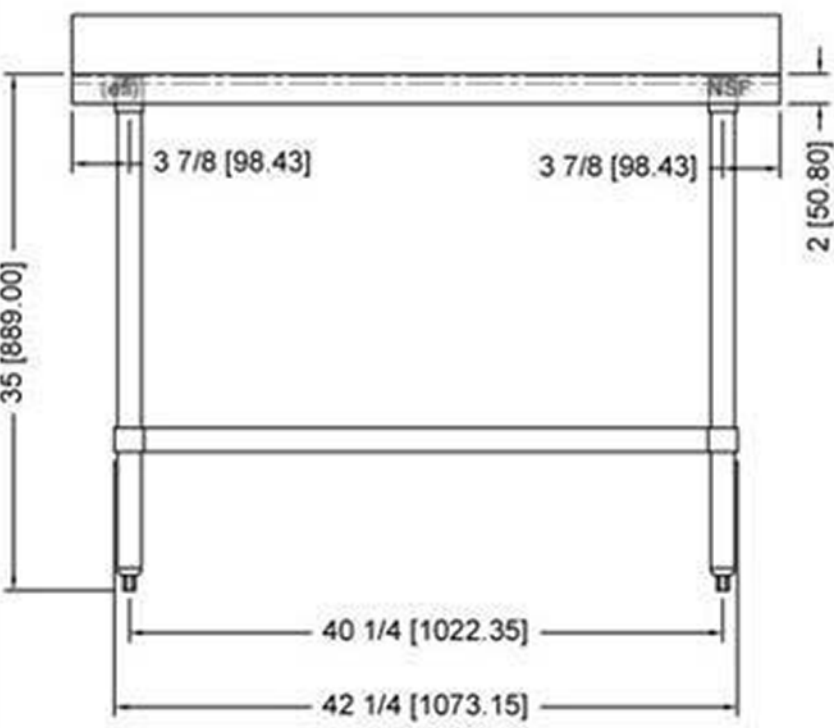

VANCOUVER, BC
TORONTO, ON

TB2448

www.efifoodequip.com