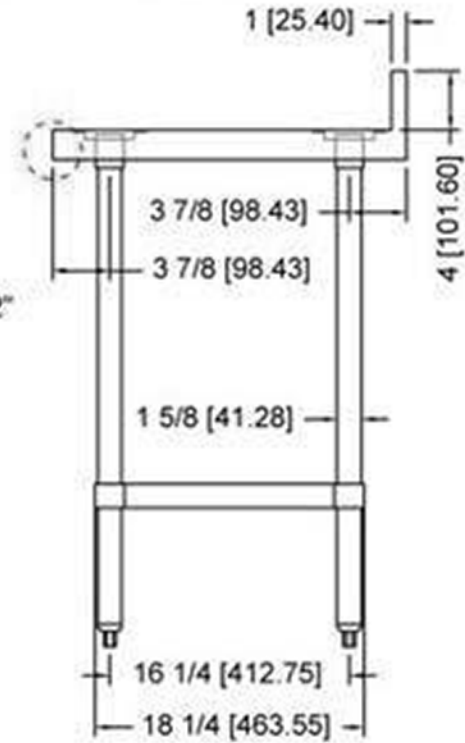

VANCOUVER, BC
TORONTO, ON

TB2448

www.efifoodequip.com