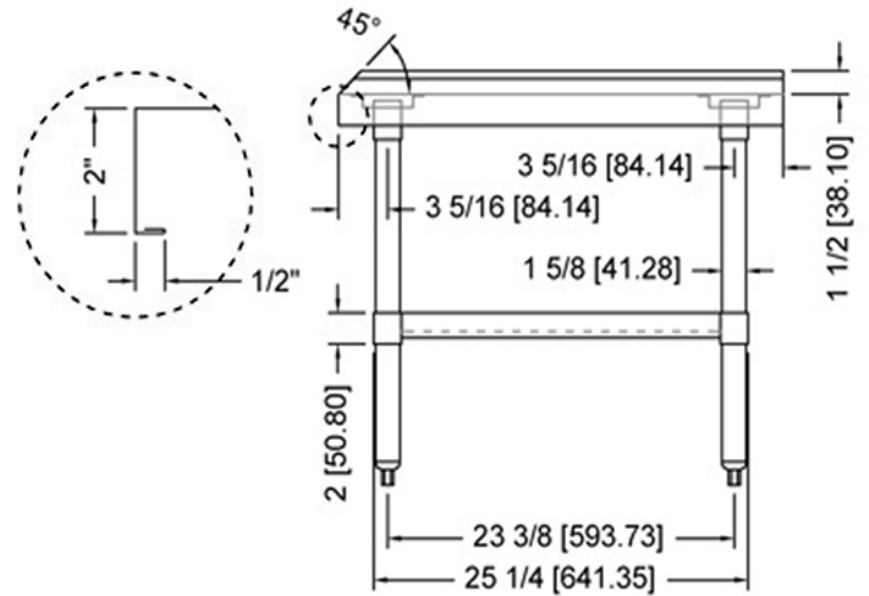

socket

TES3018

VANCOUVER, BC
TORONTO, ON