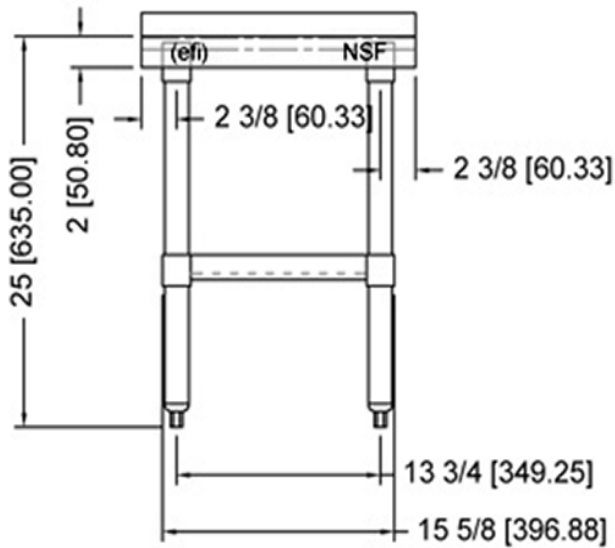

socket

TES3018

VANCOUVER, BC
TORONTO, ON