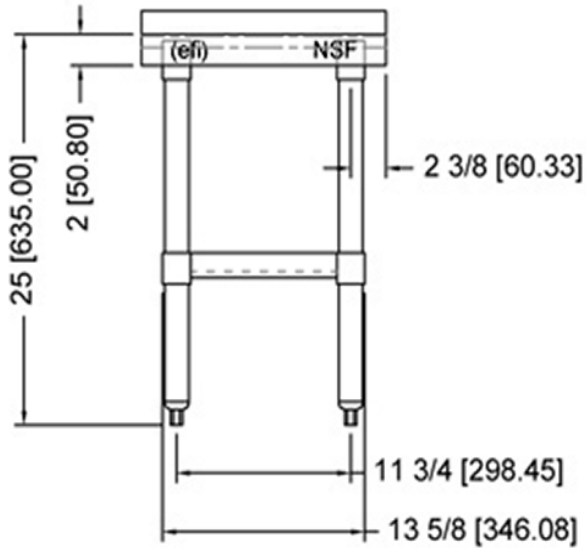

VANCOUVER, BC  
TORONTO, ON

socket

TES3016