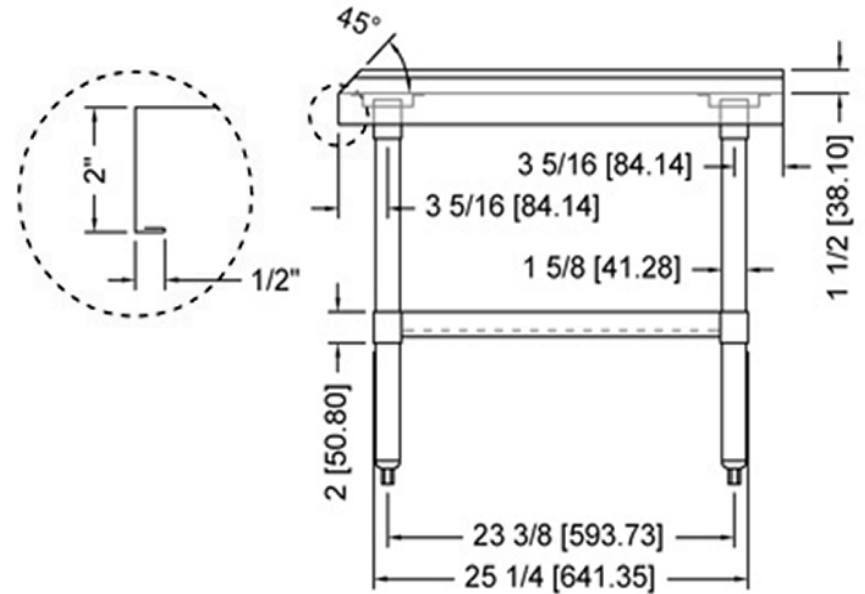

VANCOUVER, BC  
TORONTO, ON

socket

TES3016