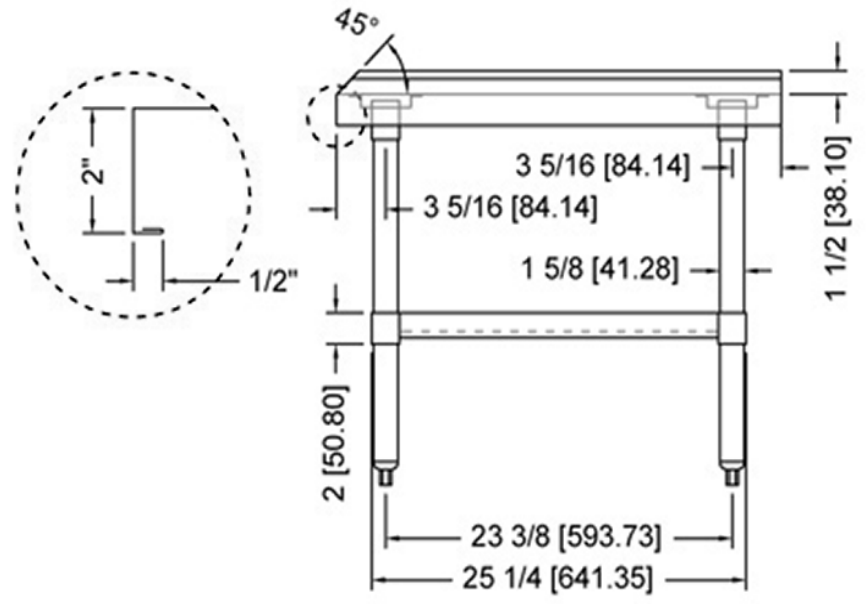

VANCOUVER, BC
TORONTO, ON

socket

TES3012