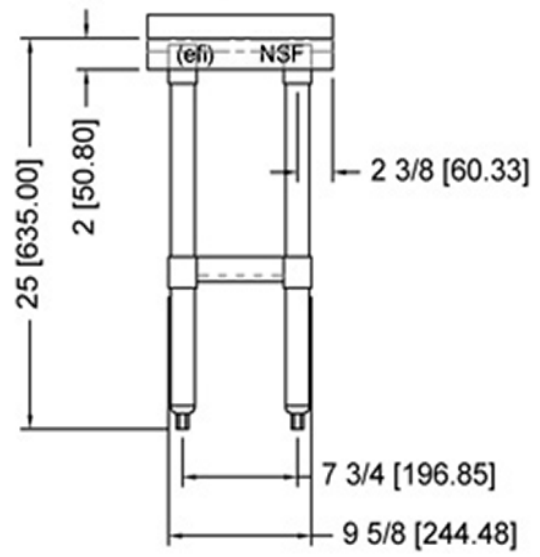

VANCOUVER, BC
TORONTO, ON

socket

TES3012