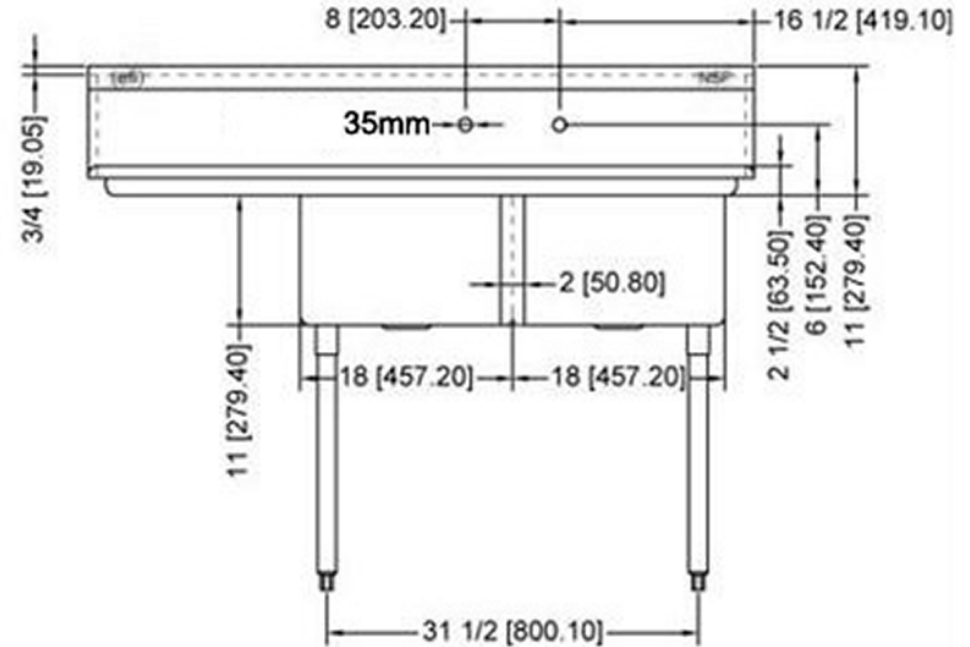

VANCOUVER, BC
TORONTO, ON

www.efifoodequip.com

SI818-2LC