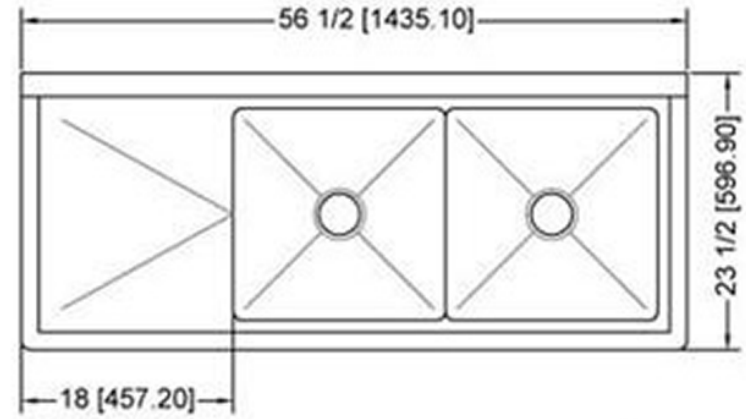

VANCOUVER, BC
TORONTO, ON

www.efifoodequip.com

SI818-2LC