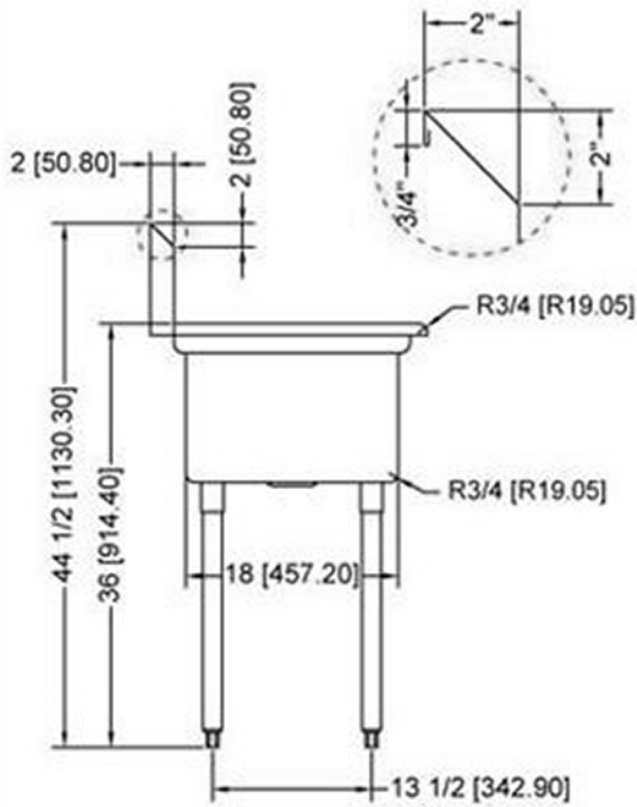

VANCOUVER, BC
TORONTO, ON

www.efifoodequip.com

SI818-2LC